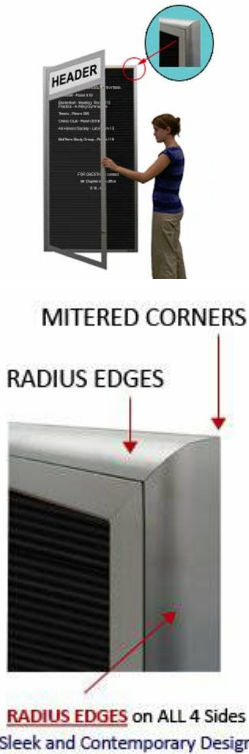

**XL Outdoor Enclosed Letter Boards with Header (Radius Edge)**

FOR CURRENT PRICING, VISIT THE ID # LISTED ABOVE  
FREE SHIPPING

**Product Details**

- Contemporary Radius Edge Cabinet Corners
- Wall Mount, Single Door
- 5" High White Message Header Panel
- Features full length piano hinge (opens right to left)
- Security cam-lock is positioned on front of frame (2 keys included)
- Overall Cabinet Depth: **3 1/8"**
- Interior Useable Depth: **1 5/8"**
- 4 outdoor treated frame finishes
- Break Resistant Acrylic: Perfect for high traffic or public environments
- Grooved Black Letter Board Panel
- 1/4" spaced grooves in vinyl letterboard for easy letter and number insertion
- 3/4" White Helvetica letters and numbers included (290 Character Sprue Set)
- Weep Holes provided on bottom to reduce condensation build-up
- Weather resistant aluminum backing with silicone sealant
- **Free Shipping** on Extra Large Radius Edge Display Cases w Message Header
- Swing Case Enclosed Letter Boards for INDOOR or OUTDOOR use
- Case must be **surface mounted** on the wall
- Call for Custom Letter Boards Exterior and Indoor applications

**Header Details**

- UPPERCASE Helvetica vinyl lettering
- **Black lettering on a 5" white header (3" max text height)**
- Please type your message in the text box provided below,

we will try to keep your message on one line unless otherwise specified. If we can't fit your message on one line we will center your copy on two lines. For the customer that needs a specific font, color or text positioning, you may call customer service with your requests.