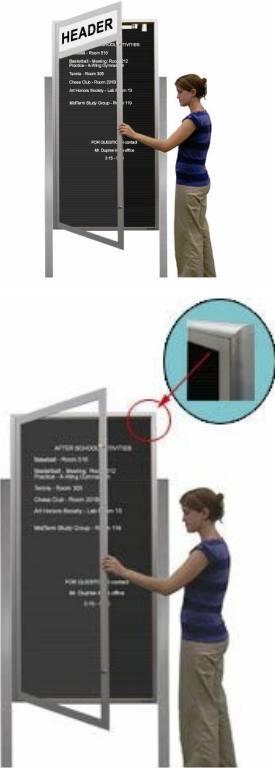

Extra Large Outdoor Enclosed Letter Boards with Header, Lights & Leg Posts (Radius Edge)

FOR CURRENT PRICING, VISIT THE ID # LISTED ABOVE
FREE SHIPPING

XL Outdoor Letter Board with Header, Lights + Legs Product Details

- **Outdoor Enclosed Letter Board Display**
- Contemporary Radius Edge Cabinet Corners
- Standing Message Board with Posts
- **Two 8' Aluminum Leg Posts**
- Durable Aluminum Construction
- Single Door Hinged Display Board Cabinet
- Features full length piano hinge (opens right to left)
- **Lighted Changeable Letter Board**
- T-8 Slim Florescent Bulb, Long Lasting, UL approved
- 5" High White Message Header Panel
- Your Personalized Message Printed Free
- Text Printed in 3" High All CAP Black Helvetica Font
- Locking Exterior Letters Board
- Security cam-lock on front of frame (2 keys included)
- Radius Edge Cabinet with Mitered Corners
- Overall Cabinet Depth: **3 1/8"**
- Interior Useable Depth: **1 5/8"**
- 4 outdoor treated frame finishes
- Break Resistant Acrylic: Perfect for high traffic or public environments
- Grooved Black Letter Board Panel
- 1/4" spaced grooves in vinyl letterboard for easy letter and number insertion
- 3/4" White Helvetica letters and numbers included (290 Character Sprue Set)
- Weather Resistant and Made for the Outdoors
- Withstands typical everyday outside elements: Not flood-proof
- Bottom Cabinet Weep Holes: drain holes that help expel any water
- Cabinet Vents helps reduce and dissipate any condensation build-up
- Weather resistant aluminum backing with silicone sealant
- **Free Shipping on Extra Large Radius Poster Display Cases Single Door**
- XL Swing Case Enclosed Letter Boards for OUTDOOR use
- **Call for Custom Letter Boards Outdoor and Indoor**

Outdoor Display Case Leg Post Information

- Post Dimensions: **2" x 2" x 96" (8 Feet High)**
- Overall Depth of case: **3 1/8"** when adding posts to your display case.

This added depth is for ease of installation when mounting case to posts.