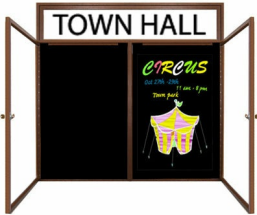

Indoor Enclosed Wood Framed Letter Boards with Header & Lights | Multiple Doors | 2 and 3 Door Display Cases

FOR CURRENT PRICING, VISIT THE ID # LISTED ABOVE

Product Details

- **Indoor Enclosed Letter Board**
- 2 and 3 Door Letter Board Display Models
- Wood Framed Letter Board
- Wall Mount Message Board Display Case
- Lighted Letter Board Display
- Features full length piano hinges support each door
- Locking Display Case
- Security cam-lock is positioned on front of each door (2 keys included)
- Overall Depth: 4"
- Interior Useable Depth: 2 5/8"
- 3 treated frame finishes
- Break Resistant Acrylic: Ideal for high traffic or public environments
- Standard black felt letterboard allows for easy letter and number insertion
- 3/4" White Helvetica letters / numbers included (290 Character Sprue Set)
- Letterboard displays for **INDOOR** use only!
- Message Display Boards must be **surface mounted** on the wall
- **Call for Custom Interior Letter Boards 1, 2, and 3 Door(s)**

Header Details

- UPPERCASE Helvetica vinyl lettering
- **Black lettering on a 5" white header (3" max text height)**
- Please type your message in the text box provided below, we will try to keep your message on one line unless otherwise specified. If we can't fit your message on one line we will center your copy on two lines. For the customer that needs a specific font, color or text positioning, you may call customer service with your requests.