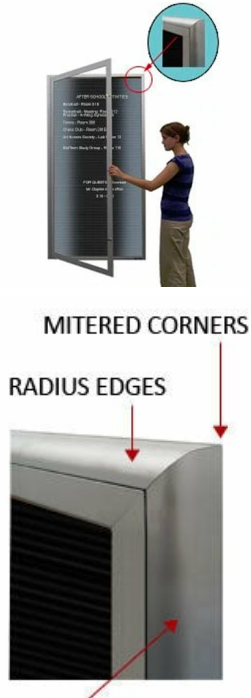

EXTRA LARGE Outdoor Enclosed Letter Boards with Lights (Radius Edge)

FOR CURRENT PRICING, VISIT THE ID # LISTED ABOVE
FREE SHIPPING

Product Details

- **Extra Large Outdoor Letter Board**
- **Contemporary Radius Edge Cabinet with Mitered Corners**
- Vinyl Letterboard with Changeable Letters
- Wall Mount, Single Door
- Interior Lighted Letter Board Display Cabinet
- UL Approved Slim T-8 Florescent Bulb
- Energy-Efficient Long Lasting, Replaceable
- Features full length piano hinge (opens right to left)
- Security cam-lock on front of frame (2 keys included)
- Overall Cabinet Depth: 4"
- Interior Useable Depth: 2 5/8"
- 4 outdoor treated frame finishes
- Break Resistant Acrylic: Perfect for high traffic or public environments
- Grooved Black Letter Board Panel Standard
- 1/4" spaced grooves in vinyl letterboard
- Changeable Plastic Letters and Numbers Easily Insert into Grooves
- **3/4" White Helvetica letters and numbers included (290 Character Sprue Set)**
- Weather Resistant Letter Board Display Case Made for the Outdoors
- Withstands typical everyday outside elements -Not floodproof
- **Bottom Cabinet Weep Holes** help expel any water
- Vents help reduce any condensation build-up
- Weather resistant aluminum backing with silicone sealant
- **X Large Sizes SHIPS FREE FREIGHT** (see Size Chart ICON for details)
- XLarge Enclosed Radius Edge Letter Boards **for INDOOR or OUTDOOR use**
- XL Display Case must be **surface mounted** on the wall
- **Call for Custom Letter Boards Outdoor and Indoor**

RADIUS EDGES on ALL 4 Sides
Sleek and Contemporary Design

Lighting Information

- UL approved T8 fluorescent bulbs are positioned on top to shine down
- Electric Cord: 3-wire center back exit (electrician needed for hard-wiring)

Ordering Options

- Frame Orientation: Portrait or Landscape
- Optional colors for vinyl letterboard panel
- Optional letter & character sets (1/2", 3/4", 1", 2", 3")

Door Window: Break Resistant or Tempered Glass