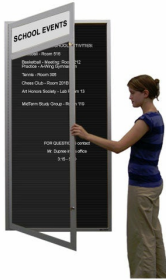

**XL Outdoor Enclosed Letter Boards with Message Header | Single Door Metal Display Case 15+ Sizes**

FOR CURRENT PRICING, VISIT THE ID # LISTED ABOVE  
FREE SHIPPING

**Product Details**

- Extra Large Outdoor Letter Board Display Case
- Enclosed Message Board with a Message Header
- Letter Board with Changeable Letters
- Wall, Metal Cabinet Single Door with XL Viewing Area
- 5" High White Message Header Panel
- Your Personalized Message Header Printed Free
- Uppercase case Black Text Message Printed Free
- **Optional Custom Headers:** Includes Color Logo, Graphics + Other Fonts
- Grooved Black Vinyl Letter Board Panel is Standard
- **Optional:** Vinyl Letter Board Colors
- Full-length solid piano hinge (frame opens right to left)
- Locking Letterboard Display Cabinet
- Security cam-lock on front of frame (2 keys included)
- Overall Cabinet Depth: **3 1/8"**
- Interior Useable Depth: **1 5/8"**
- 4 outdoor-treated frame finishes
- Break-Resistant Clear Acrylic Window
- 1/4" spaced grooves in vinyl letterboard for easy letter and number insertion
- Free 3/4" White Helvetica letters and numbers (290 Character Sprue Set)
- Weather Resistant and Made for the Outdoors
- Withstands typical everyday outside elements: Not floodproof
- **Cabinet Weep Holes** help expel water and reduce condensation build-up
- Weather-resistant aluminum backing with silicone sealant
- SwingCase Enclosed Letter Boards **for INDOOR or OUTDOOR use**
- XL Display Case must be surface mounted on the wall
- **Free Shipping** on Extra Large Exterior Display Cases with Message Header
- Call for Custom Letter Boards Exterior and Indoor Applications

**Ordering Options**

- Frame Orientation: Portrait or Landscape
- Optional colors for vinyl letterboard panel
- Optional letter & character sets (1/2", 3/4", 1", 2", 3")

**Door Window: Break Resistant or Tempered Glass**