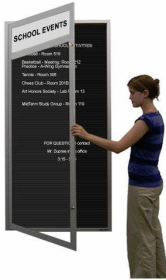

XL Outdoor Enclosed Letter Boards with Message Header | Single Door Metal Display Case 15+ Sizes

FOR CURRENT PRICING, VISIT THE ID # LISTED ABOVE
FREE SHIPPING

↑ WEEP HOLES ↑

Product Details

- Extra Large Outdoor Letter Board Display Case
- Enclosed Message Board with a Message Header
- Letter Board with Changeable Letters
- Wall, Metal Cabinet Single Door with XL Viewing Area
- 5" High White Message Header Panel
- Your Personalized Message Header Printed Free
- Uppercase case Black Text Message Printed Free
- **Optional Custom Headers:** Includes Color Logo, Graphics + Other Fonts
- Grooved Black Vinyl Letter Board Panel is Standard
- **Optional:** Vinyl Letter Board Colors
- Full-length solid piano hinge (frame opens right to left)
- Locking Letterboard Display Cabinet
- Security cam-lock on front of frame (2 keys included)
- Overall Cabinet Depth: **3 1/8"**
- Interior Useable Depth: **1 5/8"**
- 4 outdoor-treated frame finishes
- Break-Resistant Clear Acrylic Window
- 1/4" spaced grooves in vinyl letterboard for easy letter and number insertion
- Free 3/4" White Helvetica letters and numbers (290 Character Sprue Set)
- Weather Resistant and Made for the Outdoors
- Withstands typical everyday outside elements: Not floodproof
- **Cabinet Weep Holes** help expel water and reduce condensation build-up
- Weather-resistant aluminum backing with silicone sealant
- SwingCase Enclosed Letter Boards **for INDOOR or OUTDOOR use**
- XL Display Case must be surface mounted on the wall
- **Free Shipping** on Extra Large Exterior Display Cases with Message Header
- Call for Custom Letter Boards Exterior and Indoor Applications