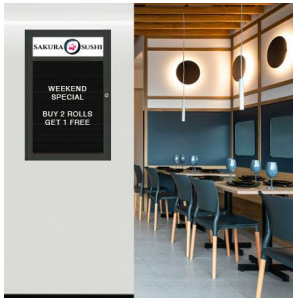

## Indoor Enclosed Letter Boards with Header | Radius Edge Changeable Message Board

FOR CURRENT PRICING, VISIT THE ID # LISTED ABOVE

### Product Details

- Aluminum Cabinet Construction
- Message Display Board / Directory Board with Header
- [Sleek Radius Edge Frame Profile with Mitered Corners](#)
- Letter Board with Changeable Letters
- [5" High Visible White Message Header Panel](#)
- Wall Mount, Single Door Letter Board Display
- Features full length piano hinges (opens right to left)
- Locking Letter Board
- Security cam-lock positioned on front of frame (2 keys included)
- Overall Cabinet Depth: 2"
- Interior Useable Depth: 5/8"
- 4 frame finishes
- Break Resistant Acrylic: Ideal for high traffic or indoor public environments
- [3/4" White Helvetica letters / numbers included](#) (290 Character Sprue Set)
- [Free Shipping on 4 large Letter Board Sizes](#) (see Size Chart ICON for details)
- Radius Edge Enclosed Letterboard displays with Header [for INDOOR use Only](#)
- [Call for Custom Letter Board Display Cases](#)