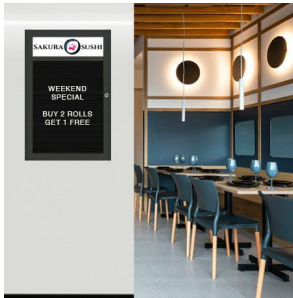

Indoor Enclosed Letter Boards with Header | Radius Edge Changeable Message Board

FOR CURRENT PRICING, VISIT THE ID # LISTED ABOVE

Product Details

- Aluminum Cabinet Construction
- Message Display Board / Directory Board with Header
- [Sleek Radius Edge Frame Profile with Mitered Corners](#)
- Letter Board with Changeable Letters
- [5" High Visible White Message Header Panel](#)
- Wall Mount, Single Door Letter Board Display
- Features full length piano hinges (opens right to left)
- Locking Letter Board
- Security cam-lock positioned on front of frame (2 keys included)
- Overall Cabinet Depth: 2"
- Interior Useable Depth: 5/8"
- 4 frame finishes
- Break Resistant Acrylic: Ideal for high traffic or indoor public environments
- [3/4" White Helvetica letters / numbers included](#) (290 Character Sprue Set)
- [Free Shipping on 4 large Letter Board Sizes](#) (see Size Chart ICON for details)
- Radius Edge Enclosed Letterboard displays with Header [for INDOOR use Only](#)
- [Call for Custom Letter Board Display Cases](#)

Header Details

- UPPERCASE Helvetica vinyl lettering
- **Black lettering on a 5" white header (3" max text height)**

IMPORTANT HEADER ORDERING DETAILS

Please type your message in the text box provided below, we will try to keep your message on one line unless otherwise specified. If we can't fit your message on one line we will center your copy on two lines. For the customer that needs a specific font, color or text positioning, you may call customer service with your requests.