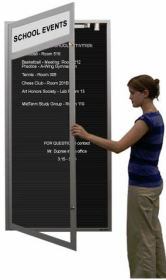

## Extra Large Indoor Enclosed Letter Boards with Message Header and Lights | Radius Edge Cabinet Corners

FOR CURRENT PRICING, VISIT THE ID # LISTED ABOVE

MITERED CORNERS

RADIUS EDGES

**RADIUS EDGES** on ALL 4 Sides  
Sleek and Contemporary Design

### XL Indoor Letter Board with Header + Lights Product Details

- **Extra Large Indoor Letter Board Display**
- Enclosed Letter Board Display Case
- Contemporary Radius Edge Cabinet with Mitered Corners
- Lighted Changeable Letter Board
- T-8 Slim Florescent Bulb, Long Lasting, Replaceable
- UL Approved Bulb Long Lasting, 16,000 hrs
- 5" High White Message Header Panel
- Your Personalized Header Message Printed Free
- Text Message Printed Up to 3' High ALL CAPS Black Helvetica Font
- Frame Door Features full length piano hinge (opens right to left)
- Single Door Cabinet Door has Extra Large Viewing Window
- Wall Mount Locking Letter Board Display Case
- Security CAM-lock on front of frame (2 keys included)
- Overall Cabinet Depth: 4"
- Interior Useable Depth: 2 5/8"
- 4 metal frame finishes
- Break Resistant Acrylic: Perfect for high traffic or public environments
- 1/4" spaced grooves in felt letterboard for easy letter and number insertion
- 3/4" White Helvetica letters and numbers included (290 Character Sprue Set)
- **Free Shipping** on Extra Large Radius Letterboards Display Cases
- SwingCase Extra Large Enclosed Letter Boards **for INDOOR use Only**
- Display Case must be **surface mounted** on the wall
- **Call for Custom Letter Boards Sizes**