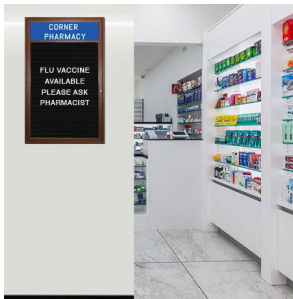

Product Sheet

Item ID # SCILWH

Indoor Wood Framed Letter Boards with Your Header | Single Door Display Case with Changeable Message Board in 12 Sizes

FOR CURRENT PRICING, VISIT THE ID # LISTED ABOVE

Product Details

- **Indoor Enclosed Letter Board**
- **Wood Framed Display Case**
- Sleek, Durable Wood Frame with mitered corners
- Message Display Board / Directory Board
- Letter Board with Changeable Letters
- **5" High Visible White Message Header Panel**
- Wall Mount, Single Door Letter Board Display
- Features full length piano hinges (opens right to left)
- Locking Letter Board
- Security cam-lock positioned on front of frame (2 keys included)
- Overall Cabinet Depth: **2"**
- Interior Useable Depth: **5/8"**
- **3** frame finishes
- Break Resistant Acrylic: Ideal for high traffic or indoor public environments
- Standard Black felt letter board allows for easy letter and number insertion
- **3/4" White Helvetica letters / numbers included** (290 Character Sprue Set)
- Enclosed Letter Board displays with Header **for INDOOR use Only**
- **Call for Custom Letter Board Display Cases**