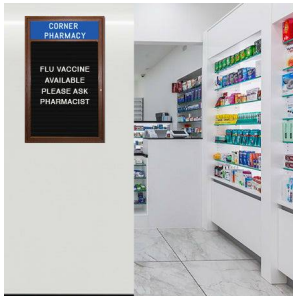

Indoor Enclosed Wood Framed Letter Boards with Header | Single Door Changeable Message Board

FOR CURRENT PRICING, VISIT THE ID # LISTED ABOVE

Product Details

- **Indoor Enclosed Letter Board**
- Wood Framed Display Case
- Sleek, Durable Wood Frame with mitered corners
- Message Display Board / Directory Board
- Letter Board with Changeable Letters
- **5" High Visible White Message Header Panel**
- Wall Mount, Single Door Letter Board Display
- Features full length piano hinges (opens right to left)
- Locking Letter Board
- Security cam-lock positioned on front of frame (2 keys included)
- Overall Cabinet Depth: 2"
- Interior Useable Depth: 5/8"
- 3 frame finishes
- Break Resistant Acrylic: Ideal for high traffic or indoor public environments
- Standard Black felt letter board allows for easy letter and number insertion
- **3/4" White Helvetica letters / numbers included** (290 Character Sprue Set)
- Enclosed Letter Board displays with Header **for INDOOR use Only**
- **Call for Custom Letter Board Display Cases**

Header Details

- UPPERCASE Helvetica vinyl lettering
- **Black lettering on a 5" white header (3" max text height)**

IMPORTANT HEADER ORDERING DETAILS

Please type your message in the text box provided below, we will try to keep your message on one line unless otherwise specified. If we can't fit your message on one line we will center your copy on two lines. For the customer that needs a specific font, color or text positioning, you may call customer service with your requests.