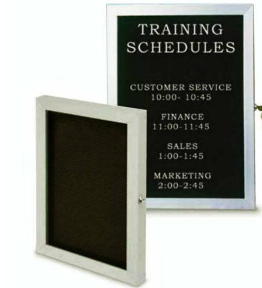

Indoor Slim Style Felt Letter Boards with Enclosed Locking Letter Board Display Cases in 5 Sizes

FOR CURRENT PRICING, VISIT THE ID # LISTED ABOVE

Product Details

- Indoor Slim Style Enclosed Letter Board
- Felt Letter Board with Grooved Panel for Letters
- Wall Mount Aluminum Framed Cabinet
- 1 13/16" Off-The-Wall Depth
- Directory Board / Message Board | Information Board
- The front single door hinged on the back of the unit
- Felt Letter Board with Changeable Letters
- 5 Letter Board Sizes 12x18, 18x24, 24x36, 30x36, 36x36
- Side Locking Letter Board Cabinet | Two Keys Included
- Frame door with solid disc tumbler
- **Slim Cabinet with 1 13/16" Wall depth**
- Interior Depth: 1/2"
- The slim letterboard frame profile takes up less space
- 4 metal frame finishes
- Shatterproof, clear acrylic window
- Standard Black felt letter board for easy letter and number insertion
- 3/4" White Helvetica letters/numbers included (290 Character Sprue Set)
- Super Thin Enclosed Letter Boards **for Indoor Display Only**
- Free Shipping on all Slim Style Enclosed Letterboards
- Call for Custom Slim Letter Board Display Case Sizes

Ordering Options

- Optional colors for felt letterboard panel
- Optional letter & character sets | 1/2", 3/4", 1", 2", 3"

Model	Letterboard Size	Viewable Area	Ships Via	Shipping Weight
SLBI-1218	12" x 18"	9 1/2" x 15 1/2"	UPS	8
SLBI-1824	18" x 24"	15 1/2" x 21 1/2"	UPS	11
SLBI-2436	24" x 36"	21 1/2" x 33 1/2"	UPS	16
SLBI-3036	30" x 36"	27 1/2" x 33 1/2"	UPS	19
SLBI-3636	36" x 36"	33 1/2" x 33 1/2"	UPS	22