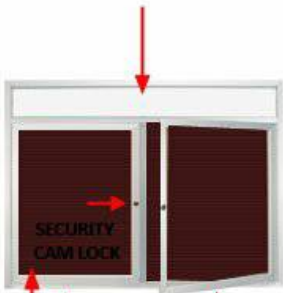

**Outdoor Enclosed Letter Boards with Header and Radius Edges | Multiple Doors | 2 and 3 Door in 35+ Sizes**

FOR CURRENT PRICING, VISIT THE ID # LISTED ABOVE

**Product Details**

MITERED CORNERS

RADIUS EDGES

**RADIUS EDGES** on ALL 4 Sides  
Sleek and Contemporary Design

5" HIGH HEADER

WEEP HOLES

OPTIONAL VINYL COLORS  
(SHOWN IN BURGUNDY)

- Outdoor Letter Board Display Case + Header
- 2 and 3 Door Letter Board Metal Cabinets
- Sleek Radius Edge Cabinet Corners Design
- Wall Mount Letter Board with Changeable Letters
- Weather Resistant Durable Aluminum Construction
- 5" High, Viewable White Message Header Panel
- Personalized Message Header **Printed Free**
- Text Message Printed up to 3" High ALL CAPS Black Helvetica Font
- Full-length piano hinges support each door
- Security CAM LOCK on front of each door (2 keys included)
- Overall Depth: 4"
- Interior Usable Depth: 2 5/8"
- 4 outdoor treated frame finishes
- Frame Orientation: All sizes come standard in LANDSCAPE orientation
- Break-Resistant Clear Acrylic Window
- Standard black vinyl letterboard for easy letter and number insertion
- 3/4" White Helvetica letters / numbers included (290 Character Sprue Set)
- Aluminum Cabinet Made for the Outdoors
- Withstands typical everyday outside elements
- Bottom Cabinet **Weep Holes** Help Drain any Water - Not Floodproof
- Weep Holes Helps Reduce any condensation build-up
- Aluminum backing with silicone sealant
- Letterboard displays for **INDOOR or OUTDOOR use**
- Message Display Boards must be surface mounted on the wall
- **Free Shipping** (Ground) 2-3 Door Outdoor Enclosed Letter Boards
- Call for Custom Outdoor Changeable Letter Boards 1, 2, 3-Door