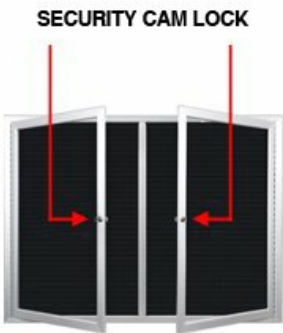

Model	Overall Size	Viewable Area (per door)	Number of Doors	Ships Via	Shipping Weight
SCILH23-4040	40" x 40"	15 1/4" x 28 1/2"	2	Freight	N/A
SCILH23-4050	40" x 50"	15 1/4" x 38 1/2"	2	Freight	N/A
SCILH23-4232	42" x 32"	16 1/4" x 20 1/2"	2	Freight	34