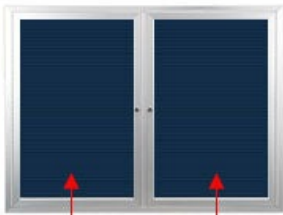

## Indoor Enclosed Letter Boards with Radius Edge (Multiple Doors)

FOR CURRENT PRICING, VISIT THE ID # LISTED ABOVE  
FREE SHIPPING

MITERED CORNERS

RADIUS EDGES

**RADIUS EDGES** on ALL 4 Sides  
Sleek and Contemporary Design

### Indoor Radius Edge Letterboards 2 and 3 Door Product Details

- Indoor Enclosed Letter Board Display Case
- 2 and 3 Door Aluminum Letter Board Display Models
- Contemporary Radius Edge Cabinet with Mitered Corners
- Changeable Letters Board
- Features full length piano hinges support each door
- Security cam-lock on front of each door (2 keys included)
- Overall Case Depth: 2"
- Interior Useable Depth: 5/8"
- 4 indoor frame finishes
- Break Resistant Acrylic: Ideal for high traffic or public environments
- Standard black felt letterboard allows for easy letter and number insertion
- 3/4" White Helvetica letters / numbers included (290 Character Sprue Set)
- Letterboard displays **for INDOOR use**
- Message Display Boards must be **surface mounted** on the wall
- **Free Shipping (Ground) 2-3 Door Indoor Radius Edge Letter Boards**
- **Call for Custom Indoor Changeable Letter Boards 1, 2, 3 and 4 Door**