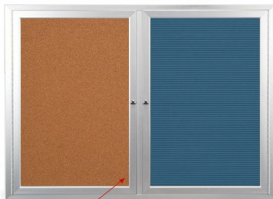

Enclosed 2-Door INDOOR Combo Board 84x36 | Cork Bulletin Board & FELT Letter Board

FOR CURRENT PRICING, VISIT THE ID # LISTED ABOVE

Product Details

1 7/16" Wide Silver Door Frame

- Indoor Combination Display Boards
- Enclosed Combo Message Board 84x36
- Cork Bulletin Board / Letter Board Combo
- Wall Mount, 2 Door Display Case
- Durable Aluminum Construction
- Overall Combo Board Display Case Size: 84" Wide x 36" High
- Combo Boards Divided into Two Panels
- **PANEL # 1: Self sealing natural Tan Cork Board**
- **PANEL # 2: Felt Letterboard**
- YOU CHOOSE which side the display board surface is positioned
- Letter Board: 1/4" spaced grooves for easy letter and number insertion
- 3/4" White Helvetica letters / numbers included (290 Character Sprue Set)
- Locking Message Board Display Case
- Security cam-lock on the front of each door (2 keys included)
- Features full length piano hinges to support each door
- **Frame Orientation: Landscape**
- Optional Interior LED Lights
- Overall Enclosed Combo Board Exterior Case Depth: 2"
- Interior Useable Depth: 5/8"
- Break Resistant Acrylic Window: Ideal for high traffic public environments
- **FREE SHIPPING ON 84 x 36 Indoor Message Combo Boards 2 Door**
- Enclosed Combo Board Displays **for INDOOR use**

LOOKING FOR A CUSTOM ENCLOSED COMBO BOARD SIZE?
or NEED **3 DOORS with 3 PANELS?**...

CALL US FOR A QUOTE at

Panel Ordering Options

Cork Board Panel Ordering Options

- Fabric Covering over Cork bulletin board (see 10 colors below)
- Painted Corkboard Colors (see 4 colors below)
- Hard Plastic Push Pins: Clear or Multi-Color pins (100 per box)

Felt Letter Board Panel Ordering Options

- Optional colors for felt letter board panel
- Optional letter & character sets (1/2", 3/4", 1", 2", 3")

3/4" Sprue Set with white Helvetica letters and numbers included (290 Characters)

*CUSTOM SIZES AVAILABLE | CALL US

Ordering Options

Door Window: Break Resistant or Tempered Glass

- Break Resistant Acrylic: 1/4" thick, lightweight (Standard)
- Tempered Glass: 1/4" Tempered Glass is offered for public environments which require this added safety standard. (25% Up-charge)

Lighting Options

LED LIGHTS BRIGHTER & LONGER LASTING

Go GREEN with our energy saving LED Lights. Interior LED Lights are positioned on the interior to SPOTLIGHT; your posters, signage, postings, menus, and other printed announcements. LED lights are long lasting, and energy efficient. Choose from **Top Lit**, **2 Longer Sides**, or the **Entire Interior Perimeter** for LED Lighting placement.

- UL approved LED Strip Lighting
- Cool White LED Lighting
- LED Life: 50,000 hours

**We provide a 3-wire cord attached to the ballast / transformer inside the display case. When installing you should use a licensed electrician / installer to bring power to the display. The installer will best decide where to exit the hardware provided (we do not provide an exit hole as we feel its best for the installer to decide the best exit point for power supply).