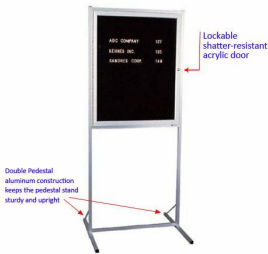

## Enclosed Double Pedestal Felt Letter Board 30x36 - Silver Aluminum

FOR CURRENT PRICING, VISIT THE ID # LISTED ABOVE  
FREE SHIPPING

### Product Details

- Double Pedestal Enclosed Changeable Letter Board Floor Stand
- Overall Felt Letter Board Case Size: 30 Wide x 36 High
- 2 1/2" Wide Silver Aluminum Frame
- 5/8" Interior Case Depth
- 2" Overall Frame Case Depth
- Double-Pole Pedestal Finished in Satin Silver Aluminum
- Double Pedestal Overall Height: 70" tall
- Pedestal Base Width: 27"
- Aluminum Double Pedestal Pole Square Tubing: 1 1/8" x 1 1/8"
- Attractive felt letter board with 1/4" grooves allows for easy letter and number insertion
- 3/4" White Helvetica letters and numbers included (290 Characters)
- Enclosed Silver Metal Letter Boards 30x36 for INDOOR use only

### Ordering Options

- Optional colors for felt letterboard panel
- Optional letter & character sets (1/2", 3/4", 1", 2", 3")
- Door Window: Break Resistant or Tempered Glass
  - Break Resistant Acrylic: 1/8" thick, lightweight (Standard)
  - 1/4" Tempered Glass for public environments and locations that require this added safety feature. (Upcharge)
    - If chosen we will use our heavy duty door that will change one of 2 dimensions by 1/2". We will contact you if you do not indicate which dimension you would like adjusted in your order notes.
    - The viewable area can decrease by 1/2" or the overall size can be increased by 1/2".