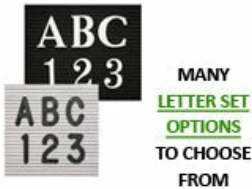

Adjustable Felt Pedestal Letter Board 18x14 (with Removable Aluminum Frame Top)

FOR CURRENT PRICING, VISIT THE ID # LISTED ABOVE

Product Details

- **Pedestal Letter Board**
- *Protective cover is attached to a removable frame top for security measures*
- **18x14 Framed Letter Board**
- Easy Open Changeable Letter Board Frame
- Overall Felt Letter Board Size: **18 x 14**
- Silver aluminum trim frame (1/2" wide) borders felt letter board
- Pedestal Adjustable height ranges from **33" to 66" tall**
- Attractive black felt letter board with 1/4" grooves allows for easy letter and number insertion
- **3/4" White Helvetica letters and numbers included (290 Characters)**
- Open Face felt letter boards 18x14 displays **for INDOOR use only**
- **Call to Customize Framed Letterboard Stands**

PORTRAIT or LANDSCAPE

Ordering Options

- Frame Orientation: Portrait or Landscape
- Optional colors for felt letterboard panel
- Optional letter & character sets (1/2", 3/4", 1", 2", 3")

***CUSTOM SIZES AVAILABLE | CALL US**