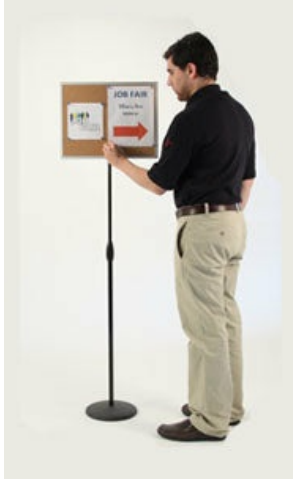

**Adjustable Pedestal Cork Board 18x14 Aluminum Frame**

FOR CURRENT PRICING, VISIT THE ID # LISTED ABOVE

**Open Face Pedestal Cork Board 18x14 Product Details**

- Pedestal Bulletin Board
- Adjustable Cork Board Stand
- Overall Cork Board Size: 18 x 14
- Silver aluminum trim frame (1/2" wide) borders cork board
- Base and single pole upright are finished matte black
- Circular Base: 10" / Round Pole: 7/8"
- Pedestal adjustable height ranges from 36" to 66" tall
- Open Face cork boards 18x14 displays for **INDOOR use only**

**18 x 14 Cork Board Pedestal Floor Stand Ordering Options**

- Frame Orientation: Portrait or Landscape
- Optional colors for cork board panel

**\*CUSTOM SIZES AVAILABLE | CALL US**

**OPTIONAL PLASTIC PUSH PINS**  
(100 per Box)