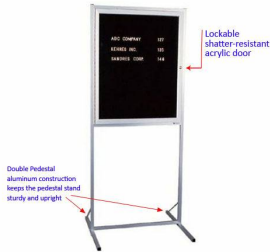

**Enclosed Double Pedestal Felt Letter Board 24x36 - Silver Aluminum**

FOR CURRENT PRICING, VISIT THE ID # LISTED ABOVE  
FREE SHIPPING

**Product Details**

- Double Pedestal Enclosed Changeable Letter Board Floor Stand
- Overall Felt Letter Board Case Size: 24 Wide x 36 High
- 2 1/2" Wide Silver Aluminum Frame
- 5/8" Interior Case Depth
- 2" Overall Frame Case Depth
- Double-Pole Pedestal Finished in Satin Silver Aluminum
- Double Pedestal Overall Height: 70" tall
- Pedestal Base Width: 27"
- Aluminum Double Pedestal Pole Square Tubing: 1 1/8" x 1 1/8"
- Attractive felt letter board with 1/4" grooves allows for easy letter and number insertion
- 3/4" White Helvetica letters and numbers included (290 Characters)
- Enclosed Silver Metal Letter Boards 24x36 for INDOOR use only

**Ordering Options**

- Optional colors for felt letterboard panel
- Optional letter & character sets (1/2", 3/4", 1", 2", 3")
- Door Window: Break Resistant or Tempered Glass
  - Break Resistant Acrylic: 1/8" thick, lightweight (Standard)
  - 1/4" Tempered Glass for public environments and locations that require this added safety feature. (Upcharge)
    - If chosen we will use our heavy duty door that will change one of 2 dimensions by 1/2". We will contact you if you do not indicate which dimension you would like adjusted in your order notes.
    - The viewable area can decrease by 1/2" or the overall size can be increased by 1/2".

Model	Overall Letter Board Size	Viewable Area	Ships Via	Shipping Weight
PEMLBF-2436	24" Wide x 36" High	18 3/4" Wide x 31" High	Freight	33 LBS