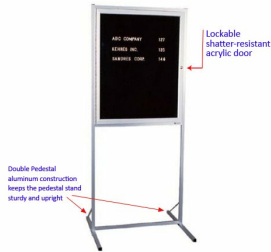

Enclosed Double Pedestal Felt Letter Board 24x36 - Silver Aluminum

FOR CURRENT PRICING, VISIT THE ID # LISTED ABOVE
FREE SHIPPING

Product Details

- Double Pedestal Enclosed Changeable Letter Board Floor Stand
- Overall Felt Letter Board Case Size: 24 Wide x 36 High
- 2 1/2" Wide Silver Aluminum Frame
- 5/8" Interior Case Depth
- 2" Overall Frame Case Depth
- Double-Pole Pedestal Finished in Satin Silver Aluminum
- Double Pedestal Overall Height: 70" tall
- Pedestal Base Width: 27"
- Aluminum Double Pedestal Pole Square Tubing: 1 1/8" x 1 1/8"
- Attractive felt letter board with 1/4" grooves allows for easy letter and number insertion
- 3/4" White Helvetica letters and numbers included (290 Characters)
- Enclosed Silver Metal Letter Boards 24x36 for INDOOR use only

Ordering Options

- Optional colors for felt letterboard panel
- Optional letter & character sets (1/2", 3/4", 1", 2", 3")

Door Window: Break Resistant or Tempered Glass

- Break Resistant Acrylic: 1/8" thick, lightweight (Standard)
- Tempered Glass: 1/8" Tempered Glass is offered for public environments

which require this added safety standard. (25% Up-Charge)

Model	Overall Letter Board Size	Viewable Area	Ships Via	Shipping Weight
PEMLBF-2436	24" Wide x 36" High	18 3/4" Wide x 31" High	Freight	33 LBS