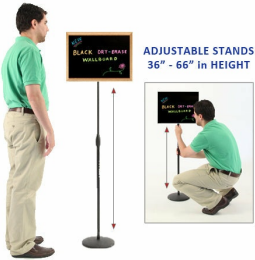

Adjustable Pedestal Black Wet Erase Board 20x15 Wood Frame

FOR CURRENT PRICING, VISIT THE ID # LISTED ABOVE

Product Details

- Pedestal Black Marker Board Sign Holder with Wood Frame
- Adjustable Wet Erase Black Board Stand
- 20x15 Framed Black Wet Erase Board
- Base and single pole upright are finished matte black
- Circular Base: 10" / Round Pole: 7/8"
- Wood trim frame (3/4" wide) borders black marker board
- Durable Black Melamine Surface
- Pedestal Adjustable height ranges from 36" to 66" tall
- Open Face Black Wet Erase boards 18x14 displays for **INDOOR use only**

Ordering Options

- Frame Orientation: Portrait or Landscape
- **Fluorescent Marker Set (5 Colors):**
Wipes off Easily (Yellow, Pink, Blue, Green, White)
- **Eraser & Spray Cleaner Combo:**
Soft pile, the eraser collects dust and marker residue. The pump spray cleaner removes ghosting, grease, dirt, and stains with a clean dry cloth (

***Marker Set ships with Black Marker Board**
***Both the Erase and Cleaner ship in a Separate Box**

***CUSTOM SIZES AVAILABLE | CALL US**

1/2" Wide Wood Trim Frame

Model	Overall Letter Board Size	Ships Via	Shipping Weight
PBWWAF-2015	20" x 15"	FedEx	18