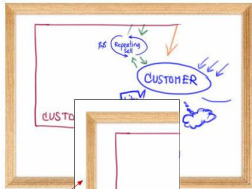

Adjustable Pedestal White Dry Erase Board 18x14 Wood Frame

FOR CURRENT PRICING, VISIT THE ID # LISTED ABOVE

Product Details

- Pedestal White Board Sign Holder with Wood Frame
- Adjustable Dry Erase Board Stand
- 18x14 Framed White Dry Erase Board
- Base and single pole upright are finished matte black
- Circular Base: 10" / Round Pole: 7/8"
- Wood trim frame (3/4" wide) borders whiteboard
- Durable White Melamine Surface
- Pedestal Adjustable height ranges from 36" to 66" tall
- Open Face White Dry Erase boards 18x14 displays **for INDOOR use only**

Ordering Options

- Frame Orientation: Portrait or Landscape
- **Standard Marker Set (4 Colors):**
  Wipes off Easily (Black, Blue, Green, Red)
- **Dry Eraser & Spray Cleaner Combo:**
  Soft pile, the eraser collects dust and marker residue.
  The pump spray cleaner removes ghosting, grease, dirt, and stains with a clean dry cloth

*Marker Set ships with White Board
*Both Combo Options ship in a Separate Box

*CUSTOM SIZES AVAILABLE | CALL US

1/2" Wide Wood Trim Frame

Model	Overall Letter Board Size	Ships Via	Shipping Weight
PWDWAF-1814	18" x 14"	UPS	16