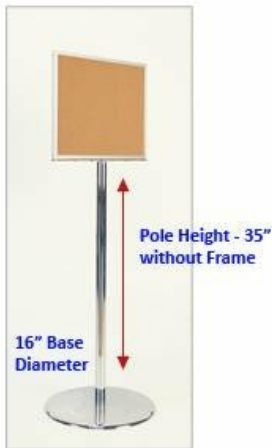

Non-Adjustable Pedestal Cork Board 20x15 Aluminum Frame

FOR CURRENT PRICING, VISIT THE ID # LISTED ABOVE

20 x 15 Cork Stand
(Fixed Pedestal)

Chrome Post / Base

Open Face Pedestal Cork Board 20x15 Product Details

- Pedestal Bulletin Board
- Single Sided
- Non-Adjustable (Fixed) Cork Board Stand
- Overall Cork Board Size: 20 x 15
- Silver aluminum trim frame (1/2" wide) borders cork board
- Base and single pole upright are finished a polished chrome
- Base Diameter: 16" / Round Pole: 1 1/2"
- Pedestal - Fixed post height to underside of frame: 35" tall
- Open Face cork boards 20x15 displays **for INDOOR use only**

20 x 15 Cork Board Pedestal Floor Stand Ordering Options

- Frame Orientation: Portrait or Landscape
- Optional colors for cork board panel

***CUSTOM SIZES AVAILABLE | CALL US**

OPTIONAL PLASTIC PUSH PINS
(100 per Box)