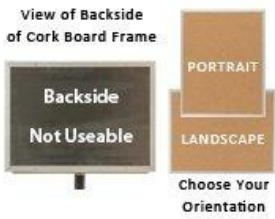

Non-Adjustable Pedestal Cork Board 20x15 Aluminum Frame

FOR CURRENT PRICING, VISIT THE ID # LISTED ABOVE

20 x 15 Cork Stand
(Fixed Pedestal)

Chrome Post / Base

Open Face Pedestal Cork Board 20x15 Product Details

- Pedestal Bulletin Board
- Single Sided
- Non-Adjustable (Fixed) Cork Board Stand
- Overall Cork Board Size: 20 x 15
- Silver aluminum trim frame (1/2" wide) borders cork board
- Base and single pole upright are finished a polished chrome
- Base Diameter: 16" / Round Pole: 1 1/2"
- Pedestal - Fixed post height to underside of frame: 35" tall
- Open Face cork boards 20x15 displays **for INDOOR use only**

20 x 15 Cork Board Pedestal Floor Stand Ordering Options

- Frame Orientation: Portrait or Landscape
- Optional colors for cork board panel

***CUSTOM SIZES AVAILABLE | CALL US**

OPTIONAL PLASTIC PUSH PINS
(100 per Box)