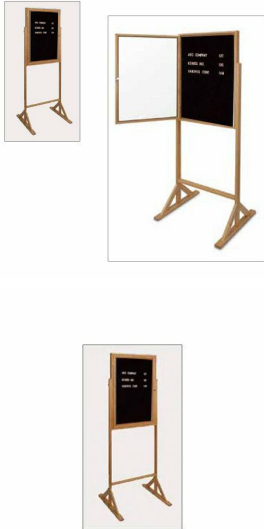

Product Sheet

Item ID # PEWLWF-3036

Enclosed Double Pedestal Felt Letter Board 30x36 - Oak Wood Stand with Lockable Display Case

FOR CURRENT PRICING, VISIT THE ID # LISTED ABOVE
FREE SHIPPING

Product Details

- Double Pedestal Enclosed Letter Board
- Portable, Enclosed Lockable Wood Floor Stand
- Felt Letter Board 30x36 with Changeable Letters
- Lockable Hinged Door - Single-Sided Cabinet
- Overall Felt Letter Board Case Size: 30 Wide x 36 High
- 2 1/4" Wide Oak Wood Frame with Left Hinged Door
- 5/8" Interior Display Case Depth
- 2" Overall Frame Case Depth
- Double-Pole Pedestal Finished in a Natural Clear Oak Wood
- Double-Pedestal Stand Overall Height: **70" Tall**
- Pedestal Base Width: **24"**
- Letterboard Cabinet in Portrait Orientation
- Wood Double Pedestal Pole Specs: 2" x 3/4"
- Attractive Felt Letter Board with Standard 1/4" Grooved Panel
- Easy Letter and Number Insertion into Precision Grooves
- 3/4" White Helvetica Letters and Numbers Included (290 Characters)
- **Free-Shipping**
- Free-Standing Enclosed Wood Letter Boards **for INDOOR Use Only**

Ordering Options

- Optional colors for felt letterboard panel
- Optional letter & character sets (1/2", 3/4", 1", 2", 3")
- **Door Window: Break Resistant or Tempered Glass**
 - Break Resistant Acrylic: 1/8" thick, lightweight (Standard)
 - 1/4" Tempered Glass for public environments and locations that require this added safety feature. (Upcharge)
 - If chosen we will use our heavy duty door that will change one of 2 dimensions by 1/2". We will contact you if you do not indicate which dimension you would like adjusted in your order notes.
 - The viewable area can decrease by 1/2" or the overall size can be increased by 1/2".

Model	Overall Letter Board Size	Viewable Area	Ships Via	Shipping Weight
PEWLWF-3036	30" Wide x 36" High	26 3/8 Wide x 32 3/8" High	Freight	47 LBS