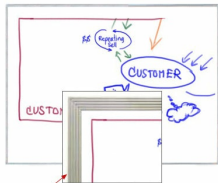

Adjustable Pedestal White Dry Erase Board 18x14 Aluminum Frame

FOR CURRENT PRICING, VISIT THE ID # LISTED ABOVE

Product Details

- Pedestal White Board Sign Holder
- Adjustable Dry Erase Board Stand
- 18x14 Framed White Dry Erase Board
- Base and single pole upright are finished matte black
- Circular Base: 10" / Round Pole: 7/8"
- Silver aluminum trim frame (1/2" wide) borders whiteboard
- Durable White Melamine Surface
- Pedestal Adjustable height ranges from 36" to 66" tall
- Open Face White Dry Erase boards 18x14 displays **for INDOOR use only**

Ordering Options

- Frame Orientation: Portrait or Landscape
- **Standard Marker Set (4 Colors):**
Wipes off Easily (Black, Blue, Green, Red)
- **Dry Eraser & Spray Cleaner Combo:**
Soft pile, the eraser collects dust and marker residue.
The pump spray cleaner removes ghosting, grease, dirt, and stains with a clean dry cloth

***Marker Set ships with White Board**
***Both Combo Options ship in a Separate Box**

***CUSTOM SIZES AVAILABLE | CALL US**

1/2" Wide Silver Trim Frame

Model	Overall Letter Board Size	Ships Via	Shipping Weight
PWDAAF-1814	18" x 14"	UPS	15