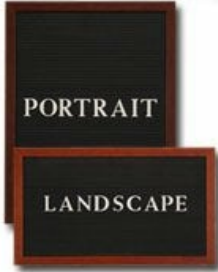

Open Face Vinyl Letter Board 36x72 Wood Frame

FOR CURRENT PRICING, VISIT THE ID # LISTED ABOVE
FREE SHIPPING

Product Details

- **Wood Framed Vinyl Letter Board**
- Overall Framed Letter Board Size: **36 x 72**
- Letter Board with Changeable Letters
- Message Display Board Depth: **3/4"**
- **1" Wide Wood frame borders the Vinyl Letter Board**
- Durable vinyl letter board with **1/4"** grooves
- Grooved Display Board allows for easy letter and number insertion
- **Plastic Letter Sets Required for creating Announcements & Messages**
- **3/4" White Helvetica letters and numbers included (290 Characters)**
- Hanging Hardware is riveted onto the back for easy wall or ceiling mount
- **36" x 72"** Open Face letter boards displays ideal **for INDOOR use only**
- **Call for Custom Metal Framed or Wood Framed Letterboards**

Ordering Options

- Frame Orientation: Portrait or Landscape
- Optional colors for vinyl letterboard panel
- Multiple wood frames available (see options below)
- Optional letter & character sets (**1/2", 3/4", 1", 2", 3"**)

***CUSTOM SIZES AVAILABLE | CALL US**

Portrait or Landscape

Many Letter Styles to choose from

Letters fit seamlessly into grooves

Push down Letters and Numbers onto Open Frame Face for quick, easy message changes