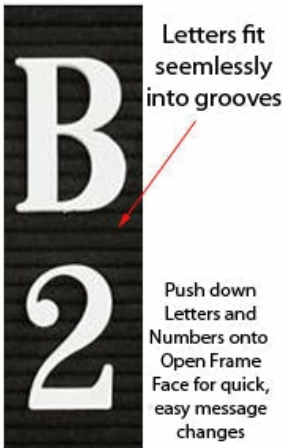

Open Face Vinyl Letter Board 36x72 Wood Frame

FOR CURRENT PRICING, VISIT THE ID # LISTED ABOVE
FREE SHIPPING

Product Details

- **Wood Framed Vinyl Letter Board**
- Overall Framed Letter Board Size: **36 x 72**
- Letter Board with Changeable Letters
- Message Display Board Depth: **3/4"**
- **1" Wide Wood frame borders the Vinyl Letter Board**
- Durable vinyl letter board with **1/4"** grooves
- Grooved Display Board allows for easy letter and number insertion
- **Plastic Letter Sets Required for creating Announcements & Messages**
- **3/4" White Helvetica letters and numbers included (290 Characters)**
- Hanging Hardware is riveted onto the back for easy wall or ceiling mount
- **36" x 72"** Open Face letter boards displays ideal **for INDOOR use only**
- **Call for Custom Metal Framed or Wood Framed Letterboards**

Ordering Options

- Frame Orientation: Portrait or Landscape
- Optional colors for vinyl letterboard panel
- Multiple wood frames available (see options below)
- Optional letter & character sets (**1/2", 3/4", 1", 2", 3"**)

***CUSTOM SIZES AVAILABLE | CALL US**

Portrait or Landscape

Many Letter Styles to choose from

Letters fit seamlessly into grooves

Push down Letters and Numbers onto Open Frame Face for quick, easy message changes