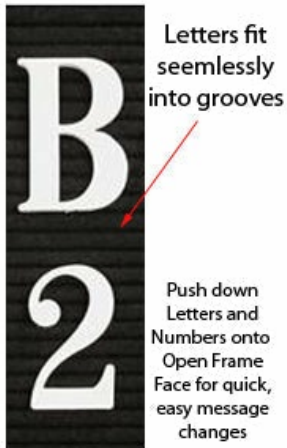

Open Face Felt Letter Board 24x72 Wood Frame

FOR CURRENT PRICING, VISIT THE ID # LISTED ABOVE
FREE SHIPPING

Open Face Felt Letter Board 24 x 72 Product Details

- **Wood Framed Felt Letter Board**
- Overall Framed Letter Board Size: **24 x 72**
- Overall Message Display Board Depth: **3/4"**
- **1" Wide Wood frame borders the felt letter board**
- Attractive felt letter board with **1/4"** grooves allows for easy letter and number insertion
- **3/4" White Helvetica letters and numbers included (290 Characters)**
- Hanging Hardware is riveted onto the back for easy wall or ceiling mount
- **24" x 72"** Open Face letter boards displays **for INDOOR use only**
- **Call to Customize Open Frame Face Wood Letterboard**

Felt Letter Board 24" x 72" Ordering Options

- Frame Orientation: Portrait or Landscape
- Optional colors for felt letterboard panel
- Multiple wood frames available (see options below)
- Optional letter & character sets (1/2", 3/4", 1", 2", 3")

*CUSTOM SIZES AVAILABLE | CALL US

Portrait or Landscape

Model	Overall Letter Board Size	Ships Via	Shipping Weight
OFWLBF-2472	24" x 72"	FedEx	48