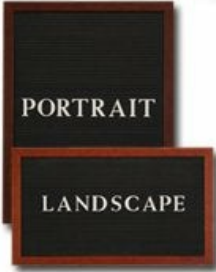

Portrait or Landscape

Model	Overall Letter Board Size	Ships Via	Shipping Weight
OFWLBF-2472	24" x 72"	FedEx	48