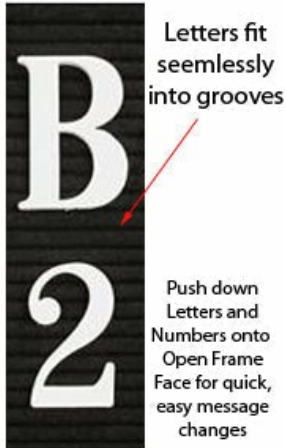

Model	Orientation	Overall Letter Board Size	Viewable Area	Header Size	Ships Via	Shipping Wt.
OFWLBVH-1620	Portrait	16" Wide x 20" High	14" Wide x 12" High	14" Wide x 5" High	FedEx	11 LBS