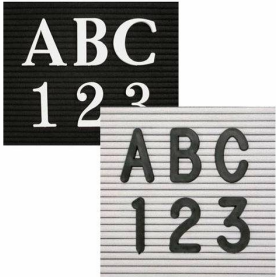

Open Face Vinyl Letter Board 22x28 Wood Frame

FOR CURRENT PRICING, VISIT THE ID # LISTED ABOVE
FREE SHIPPING

Product Details

- **Wood Framed Vinyl Letter Board**
- Overall Framed Letter Board Size: **22 x 28**
- Letter Board with Changeable Letters
- Message Display Board Depth: **3/4"**
- **1" Wide Wood frame borders the Vinyl Letter Board**
- Durable vinyl letter board with **1/4"** grooves
- Grooved Display Board allows for easy letter and number insertion
- **Plastic Letter Sets Required for creating Announcements & Messages**
- **3/4" White Helvetica letters and numbers included (290 Characters)**
- Hanging Hardware is riveted onto the back for easy wall or ceiling mount
- **22" x 28"** Open Face letter boards displays ideal **for INDOOR use only**
- **Call for Custom Metal Framed or Wood Framed Letterboards**

Ordering Options

- Frame Orientation: Portrait or Landscape
- Optional colors for vinyl letterboard panel
- Multiple wood frames available (see options below)
- Optional letter & character sets (**1/2", 3/4", 1", 2", 3"**)

***CUSTOM SIZES AVAILABLE | CALL US**

Model	Overall Letter Board Size	Ships Via	Shipping Weight
OFWLBV-2228	22" x 28"	UPS	20