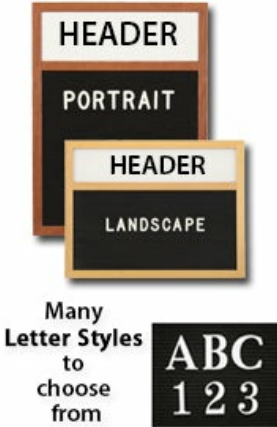

*CUSTOM LETTER BOARD SIZES AVAILABLE | CALL US

Header Details

- UPPERCASE Helvetica vinyl lettering
- Black lettering on a 5" white header (3" max text height)

IMPORTANT HEADER ORDERING DETAILS

Please type your message in the text box provided below. We will try to keep your message on one line unless otherwise specified. If we can't fit your message on one line we will center your copy on two lines. For the customer that needs a specific font, color or text positioning, you may call customer service with your requests.

ORDERING OPTIONS BELOW. SELECT THE RIGHT OPTION FOR YOU, AND FOLLOW INSTRUCTIONS

STANDARD HEADER (No Charge)

Standard UPPERCASE Black Helvetica Lettering as detailed above. Make sure to spell out your header in the empty **Text Box** above the Green ADD to CART button. Check your grammar & spelling!

LEAVE HEADER BLANK (No Charge)

For those customers that will be adding their own header, select this option. Make sure to enter **LEAVE BLANK** in the empty **Text Box** above the Green ADD to CART button.

CUSTOM HEADER / LOGO (+ $50.00)

This is for those customers that wish to send us a specific FONT, COLOR, or LOGO. Make sure to enter **CUSTOM LOGO** in the empty **Text Box** above the Green ADD to CART button. We will contact you once the order has been received to instruct you on how to submit the HI-Res EPS File to us.

Many Letter Styles to choose from