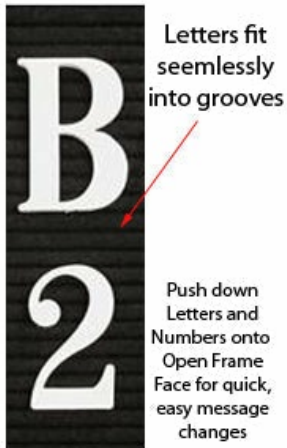

Open Face Felt Letter Board 24x60 Wood Frame

FOR CURRENT PRICING, VISIT THE ID # LISTED ABOVE
FREE SHIPPING

Wood Frame Open Face Felt Letter Board 24 x 60 Product Details

- **Wood Framed Felt Letter Board**
- Overall Framed Letter Board Size: **24 x 60**
- Overall Message Display Board Depth: **3/4"**
- **1" Wide Wood frame borders the felt letter board**
- Attractive felt letter board with **1/4"** grooves allows for easy letter and number insertion
- **3/4" White Helvetica letters and numbers included (290 Characters)**
- Hanging Hardware is riveted onto the back for easy wall or ceiling mount
- **24" x 60"** Open Face letter boards displays **for INDOOR use only**
- **Call to Customize Open Frame Face Wood Letterboard**

Felt Letter Board 24" x 60" Ordering Options

- Frame Orientation: Portrait or Landscape
- Optional colors for felt letterboard panel
- Multiple wood frames available (see options below)
- Optional letter & character sets (1/2", 3/4", 1", 2", 3")

*CUSTOM SIZES AVAILABLE | CALL US

Portrait or Landscape

Model	Overall Letter Board Size	Ships Via	Shipping Weight
OFWLBF-2460	24" x 60"	FedEx	40