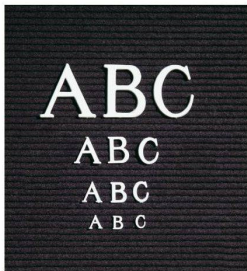

Open Face Felt Letter Board 12x72 Wood Frame

FOR CURRENT PRICING, VISIT THE ID # LISTED ABOVE
FREE SHIPPING

Product Details

- **Wood Framed Felt Letter Board**
- Overall Framed Letter Board Size: **12 x 72**
- Overall Message Display Board Depth: **3/4"**
- **1" Wide Wood frame borders the felt letter board**
- Attractive felt letter board with 1/4" grooves allows for easy letter and number insertion
- **3/4" White Helvetica letters and numbers included (290 Characters)**
- Hanging Hardware is riveted onto the back for easy wall or ceiling mount
- **12" x 72"** Open Face letter boards displays **for INDOOR use only**
- **Call to Customize Open Frame Face Wood Letterboard**

Ordering Options

- Frame Orientation: Portrait or Landscape
- Optional colors for felt letterboard panel
- Multiple wood frames available (see options below)
- Optional letter & character sets (1/2", 3/4", 1", 2", 3")

*CUSTOM SIZES AVAILABLE | CALL US

Model	Overall Letter Board Size	Ships Via	Shipping Weight
OFWLBF-1272	12" x 72"	UPS	24