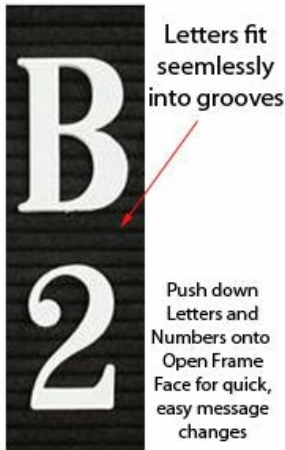

Model	Orientation	Overall Letter Board Size	Viewable Area	Header Size	Ships Via	Shipping Wt.
OFWLBVH-2436	Portrait	24" Wide x 36" High	22" Wide x 28" High	22" Wide x 5" High	FedEx	18 LBS