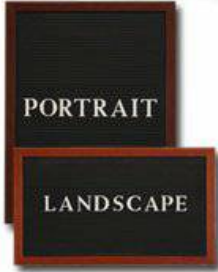

Ordering Options

- Frame Orientation: Portrait or Landscape
- Optional colors for felt letterboard panel
- Multiple wood frames available (see options below)
- Optional letter & character sets (1/2", 3/4", 1", 2", 3")

*CUSTOM SIZES AVAILABLE | CONTACT US

Portrait or Landscape