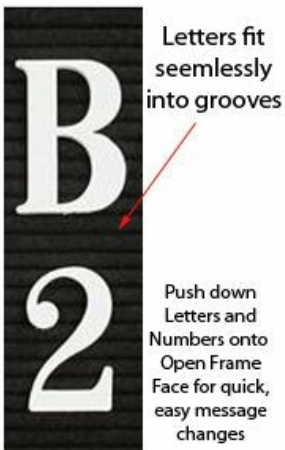

Open Face Felt Letter Board 18x24 Wood Frame | in 3 Wood Finishes and 5 Felt Colors

FOR CURRENT PRICING, VISIT THE ID # LISTED ABOVE
FREE SHIPPING

Product Details

- Wood Framed Felt Letter Board
- Overall Framed Letter Board Size: **18 x 24**
- Overall Message Display Board Depth: **3/4"**
- 1" Wide Wood frame borders the felt letter board
- Attractive felt letter board with 1/4" grooves
- Easy letter and number insertion
- 3/4" White Helvetica letters and numbers included (290 Characters)
- Hanging Hardware is riveted onto the back for easy wall or ceiling mount
- 18" x 24" Open Face letter boards displays **for INDOOR use only**
- Call to Customize Open Frame Face Wood Letterboard

Ordering Options

- Frame Orientation: Portrait or Landscape
- Optional colors for felt letterboard panel
- Multiple wood frames available (see options below)
- Optional letter & character sets (1/2", 3/4", 1", 2", 3")

*CUSTOM SIZES AVAILABLE | CALL US

Portrait or Landscape

Model	Overall Letter Board Size	Ships Via	Shipping Weight
OFWLBF-1824	18" x 24"	FedEx	10