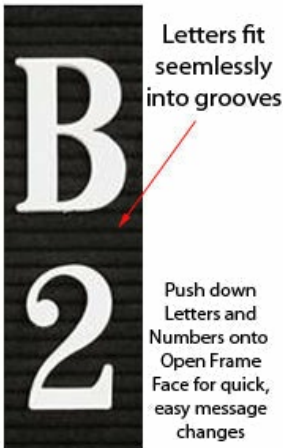

Open Face Vinyl Letter Board 36x36 Wood Frame

FOR CURRENT PRICING, VISIT THE ID # LISTED ABOVE
FREE SHIPPING

Product Details

- **Wood Framed Vinyl Letter Board**
- Overall Framed Letter Board Size: **36 x 36**
- Letter Board with Changeable Letters
- Message Display Board Depth: **3/4"**
- **1" Wide Wood frame borders the Vinyl Letter Board**
- Durable vinyl letter board with **1/4"** grooves
- Grooved Display Board allows for easy letter and number insertion
- **Plastic Letter Sets Required for creating Announcements & Messages**
- **3/4" White Helvetica letters and numbers included (290 Characters)**
- Hanging Hardware is riveted onto the back for easy wall or ceiling mount
- **36" x 36"** Open Face letter boards displays ideal **for INDOOR use only**
- **Call for Custom Metal Framed or Wood Framed Letterboards**

Ordering Options

- Frame Orientation: Portrait or Landscape
- Optional colors for vinyl letterboard panel
- Multiple wood frames available (see options below)
- Optional letter & character sets (**1/2", 3/4", 1", 2", 3"**)

*CUSTOM SIZES AVAILABLE | CALL US

Model	Overall Letter Board Size	Ships Via	Shipping Weight
OFWLBV-3636	36" x 36"	FedEx	38