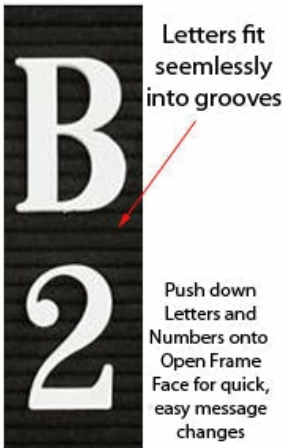

Open Face Felt Letter Board 12x12 Wood Frame

FOR CURRENT PRICING, VISIT THE ID # LISTED ABOVE
FREE SHIPPING

Open Face Felt Letter Board 12 x 12 Product Details

- **Wood Framed Felt Letter Board**
- Overall Framed Letter Board Size: **12 x 12**
- Overall Message Display Board Depth: 3/4"
- **1" Wide Wood frame borders the felt letter board**
- Attractive felt letter board with 1/4" grooves allows for easy letter and number insertion
- **3/4" White Helvetica letters and numbers included (290 Characters)**
- Hanging Hardware is riveted onto the back for easy wall or ceiling mount
- **12" x 12"** Open Face letter boards displays **for INDOOR use only**
- **Call to Customize Open Frame Face Wood Letterboard**

Felt Letter Board 12" x 12" Ordering Options

- Frame Orientation: Portrait or Landscape
- Optional colors for felt letterboard panel
- Multiple wood frames available (see options below)
- Optional letter & character sets (1/2", 3/4", 1", 2", 3")

***CUSTOM SIZES AVAILABLE | CALL US**

Portrait or Landscape

Many Letter Styles to choose from

Model	Overall Letter Board Size	Ships Via	Shipping Weight
OFWLBF-1212	12" x 12"	FedEx	9