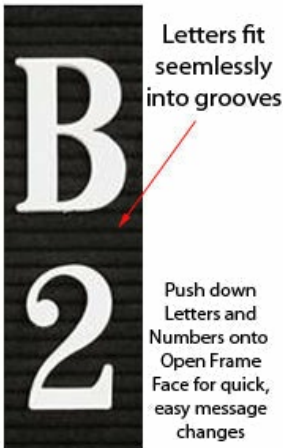

Product Sheet

Item ID # OFWLBF-2430

Open Face Felt Letter Board 24x30 Black Letter Board Wood Framed in Light Oak, Cherry and Walnut

FOR CURRENT PRICING, VISIT THE ID # LISTED ABOVE
FREE SHIPPING

Product Details

- **Wood Framed Felt Letter Board**
- Overall Framed Letter Board Size: **24 x 30**
- Overall Message Display Board Depth: **3/4"**
- **1" Wide Wood frame borders the felt letter board**
- Attractive felt letter board with 1/4" grooves allows for easy letter and number insertion
- **3/4" White Helvetica letters and numbers included (290 Characters)**
- Hanging Hardware is riveted onto the back for easy wall or ceiling mount
- **24" x 30"** Open Face letter boards displays **for INDOOR use only**
- **Call to Customize Open Frame Face Wood Letterboard**

Ordering Options

- Frame Orientation: Portrait or Landscape
- Optional colors for felt letterboard panel
- Multiple wood frames available (see options below)
- Optional letter & character sets (1/2", 3/4", 1", 2", 3")

*CUSTOM SIZES AVAILABLE | CALL US

Portrait or Landscape

Model	Overall Letter Board Size	Ships Via	Shipping Weight
OFWLBF-2430	24" x 30"	FedEx	19