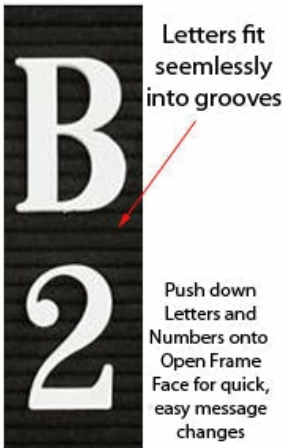

Open Face Felt Letter Board 11x14 Wood Frame

FOR CURRENT PRICING, VISIT THE ID # LISTED ABOVE
FREE SHIPPING

Open Face Felt Letter Board 11 x 14 Product Details

- **Wood Framed Felt Letter Board**
- Overall Framed Letter Board Size: **11 x 14**
- Overall Message Display Board Depth: **3/4"**
- **1" Wide Wood frame borders the felt letter board**
- Attractive felt letter board with 1/4" grooves allows for easy letter and number insertion
- **3/4" White Helvetica letters and numbers included (290 Characters)**
- Hanging Hardware is riveted onto the back for easy wall or ceiling mount
- **11" x 14"** Open Face letter boards displays **for INDOOR use only**
- **Call to Customize Open Frame Face Wood Letterboard**

Felt Letter Board 11" x 14" Ordering Options

- Frame Orientation: Portrait or Landscape
- Optional colors for felt letterboard panel
- Multiple wood frames available (see options below)
- Optional letter & character sets (1/2", 3/4", 1", 2", 3")

***CUSTOM SIZES AVAILABLE | CALL US**

Portrait or Landscape

Many Letter Styles to choose from

Model	Overall Letter Board Size	Ships Via	Shipping Weight
OFWLBF-1114	11" x 14"	FedEx	5