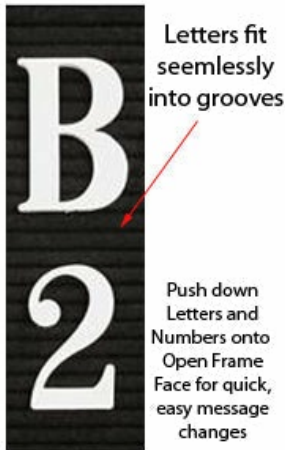

Model	Orientation	Overall Letter Board Size	Viewable Area	Header Size	Ships Via	Shipping Wt.
OFWLVBVH-2448	Portrait	24" Wide x 48" High	22" Wide x 40" High	22" Wide x 5" High	FedEx	34 LBS