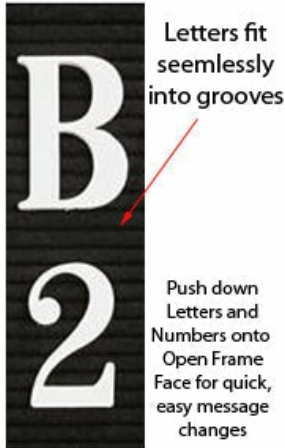

*CUSTOM LETTER BOARD SIZES AVAILABLE | CALL US

Header Details

- UPPERCASE Helvetica vinyl lettering
- Black lettering on a 5" white header (3" max text height)

IMPORTANT HEADER ORDERING DETAILS

Please type your message in the text box provided below. We will try to keep your message on one line unless otherwise specified. If we can't fit your message on one line we will center your copy on two lines. For the customer that needs a specific font, color or text positioning, you may call customer service with your requests.

ORDERING OPTIONS BELOW.
SELECT THE RIGHT OPTION FOR YOU, AND FOLLOW INSTRUCTIONS

STANDARD HEADER (No Charge)

Standard UPPERCASE Black Helvetica Lettering as detailed above. Make sure to spell out your header in the empty **Text Box** above the Green ADD to CART button. Check your grammar & spelling!

LEAVE HEADER BLANK (No Charge)

For those customers that will be adding their own header, select this option. Make sure to enter **LEAVE BLANK** in the empty **Text Box** above the Green ADD to CART button.

CUSTOM HEADER / LOGO (+ $50.00)

This is for those customers that wish to send us a specific FONT, COLOR, or LOGO. Make sure to enter **CUSTOM LOGO** in the empty **Text Box** above the Green ADD to CART button. We will contact you once the order has been received to instruct you on how to submit the HI-Res EPS File to us.

Model	Orientation	Overall Letter Board Size	Viewable Area	Header Size	Ships Via	Shipping Wt.
OFWLBVH-1818	Square	18" Wide x 18" High	16" Wide x 10" High	16" Wide x 5" High	FedEx	11 LBS