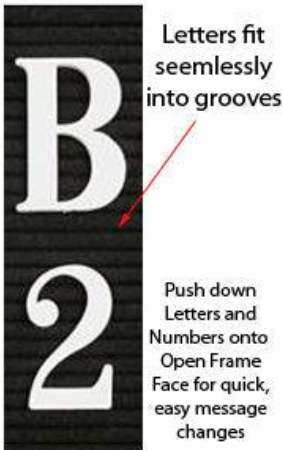

Ordering Options

- Frame Orientation: Portrait or Landscape
- Optional colors for felt letterboard panel
- Multiple wood frames available (see options below)
- Optional letter & character sets (1/2", 3/4" 1", 2", 3") ()
- 5" Header with multiple customization options

*CUSTOM LETTER BOARD SIZES AVAILABLE | CALL US

Header Details

When placing your order choose one of these options and follow the instructions.

- **STANDARD HEADER (No Charge)**
  - All text is UPPERCASE Black Helvetica lettering on a 5" white header (3" max text height).
  - Check your grammar & spelling! We will print exactly what we receive.
  - We will try to keep your message on one line unless otherwise specified. If we can't fit your message on one line we will center your copy on two lines.
  - Please type your header message in the **Text Box** when ordering.
- **LEAVE HEADER BLANK (No Charge)**
  - Your display will ship with a blank header for you to add your message.
  - Make sure to type **LEAVE BLANK** in the **Text Box** when ordering.
- **CUSTOM HEADER / LOGO (Upcharge)**
  - This option is for customers that wish to send us a header with a specific FONT, COLOR, or LOGO.
  - Once your order is submitted we will contact you with instructions on how to submit your HI-RES EPS file.
  - Make sure to enter **CUSTOM LOGO** in the **Text Box** when ordering.

Model	Orientation	Overall Letter Board Size	Viewable Area	Header Size	Ships Via	Shipping Weight
OFWLBFH-3036	Portrait	30" x 36"	28" x 28"	28" x 5"	UPS	27
OFWLBFH-3036	Landscape	36" x 30"	34" x 22"	34" x 5"	UPS	27