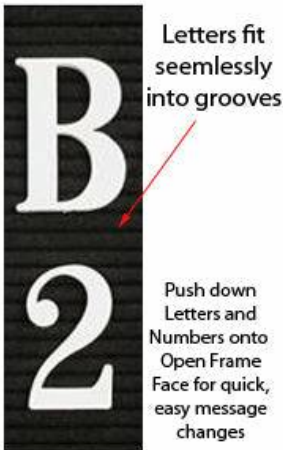

*CUSTOM LETTER BOARD SIZES AVAILABLE | CALL US

Header Details

- UPPERCASE Helvetica vinyl lettering
- Black lettering on a 5" white header (3" max text height)

IMPORTANT HEADER ORDERING DETAILS

Please type your message in the text box provided below. We will try to keep your message on one line unless otherwise specified. If we can't fit your message on one line we will center your copy on two lines. For the customer that needs a specific font, color or text positioning, you may call customer service with your requests.

ORDERING OPTIONS BELOW. SELECT THE RIGHT OPTION FOR YOU, AND FOLLOW INSTRUCTIONS

STANDARD HEADER (No Charge)

Standard UPPERCASE Black Helvetica Lettering as detailed above. Make sure to spell out your header in the empty **Text Box** above the Green ADD to CART button. Check your grammar & spelling!

LEAVE HEADER BLANK (No Charge)

For those customers that will be adding their own header, select this option. Make sure to enter **LEAVE BLANK** in the empty **Text Box** above the Green ADD to CART button.

CUSTOM HEADER / LOGO (+ $50.00)

This is for those customers that wish to send us a specific FONT, COLOR, or LOGO. Make sure to enter **CUSTOM LOGO** in the empty **Text Box** above the Green ADD to CART button. We will contact you once the order has been received to instruct you on how to submit the HI-Res EPS File to us.

Model	Orientation	Overall Letter Board Size	Viewable Area	Header Size	Ships Via	Shipping Weight
OFWLBFH-3036	Portrait	30" x 36"	28" x 28"	28" x 5"	UPS	27
OFWLBFH-3036	Landscape	36" x 30"	34" x 22"	34" x 5"	UPS	27