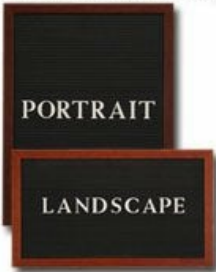

Portrait or Landscape

Model	Overall Letter Board Size	Ships Via	Shipping Weight
OFWLBF-1616	16" x 16"	FedEx	10