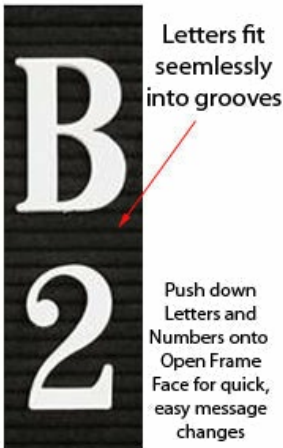

Open Face Felt Letter Board 16x16 Wood Frame

FOR CURRENT PRICING, VISIT THE ID # LISTED ABOVE
FREE SHIPPING

Open Face Felt Letter Board 16 x 16 Product Details

- **Wood Framed Felt Letter Board**
- Overall Framed Letter Board Size: **16 x 16**
- Overall Message Display Board Depth: 3/4"
- **1" Wide Wood frame borders the felt letter board**
- Attractive felt letter board with 1/4" grooves allows for easy letter and number insertion
- **3/4" White Helvetica letters and numbers included (290 Characters)**
- Hanging Hardware is riveted onto the back for easy wall or ceiling mount
- **16" x 16"** Open Face letter boards displays **for INDOOR use only**
- **Call to Customize Open Frame Face Wood Letterboard**

Felt Letter Board 16" x 16" Ordering Options

- Frame Orientation: Portrait or Landscape
- Optional colors for felt letterboard panel
- Multiple wood frames available (see options below)
- Optional letter & character sets (1/2", 3/4", 1", 2", 3")

*CUSTOM SIZES AVAILABLE | CALL US

Portrait or Landscape

Model	Overall Letter Board Size	Ships Via	Shipping Weight
OFWLBF-1616	16" x 16"	FedEx	10