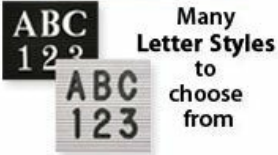

Portrait or Landscape

Model	Overall Letter Board Size	Ships Via	Shipping Weight
OFWLBF-1616	16" x 16"	FedEx	10