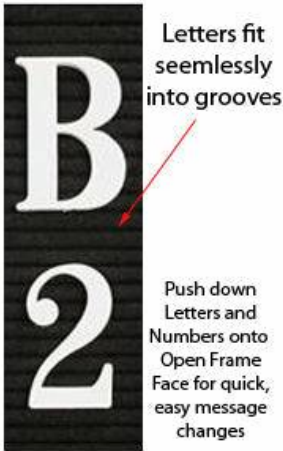

Open Face Felt Letter Board 16x16 Wood Frame

FOR CURRENT PRICING, VISIT THE ID # LISTED ABOVE
FREE SHIPPING

Product Details

- Wood Framed Felt Letter Board
- Overall Framed Letter Board Size: 16 x 16
- Overall Message Display Board Depth: 3/4"
- 1" Wide Wood frame borders the felt letter board
- Attractive felt letter board with 1/4" grooves allows for easy letter and number insertion
- 3/4" White Helvetica letters and numbers included (290 Characters)
- Hanging Hardware is riveted onto the back for easy wall or ceiling mount
- 16" x 16" Open Face letter boards displays for **INDOOR use only**
- Call to **Customize Open Frame Face Wood Letterboard**

Ordering Options

- Frame Orientation: Portrait or Landscape
- Optional colors for felt letterboard panel
- Multiple wood frames available (see options below)
- Optional letter & character sets (1/2", 3/4", 1", 2", 3")

*CUSTOM SIZES AVAILABLE | CALL US

Model	Overall Letter Board Size	Ships Via	Shipping Weight
OFWLBF-1616	16" x 16"	UPS	10