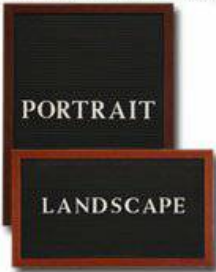

Open Face Vinyl Letter Board 12x36 Wood Frame

FOR CURRENT PRICING, VISIT THE ID # LISTED ABOVE
FREE SHIPPING

Product Details

- **Wood Framed Vinyl Letter Board**
- Overall Framed Letter Board Size: **12 x 36**
- Letter Board with Changeable Letters
- Message Display Board Depth: **3/4"**
- **1" Wide Wood frame borders the Vinyl Letter Board**
- Durable vinyl letter board with **1/4"** grooves
- Grooved Display Board allows for easy letter and number insertion
- **Plastic Letter Sets Required for creating Announcements & Messages**
- **3/4" White Helvetica letters and numbers included (290 Characters)**
- Hanging Hardware is riveted onto the back for easy wall or ceiling mount
- **12" x 36"** Open Face letter boards displays ideal **for INDOOR use only**
- **Call for Custom Metal Framed or Wood Framed Letterboards**

Ordering Options

- Frame Orientation: Portrait or Landscape
- Optional colors for vinyl letterboard panel
- Multiple wood frames available (see options below)
- Optional letter & character sets (**1/2", 3/4", 1", 2", 3"**)

***CUSTOM SIZES AVAILABLE | CALL US**

Portrait or Landscape

Many Letter Styles to choose from

Letters fit seamlessly into grooves

Push down Letters and Numbers onto Open Frame Face for quick, easy message changes