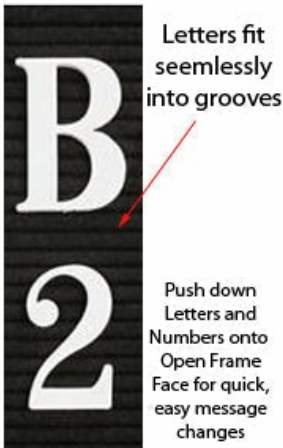

**Open Face Vinyl Letter Board 12x36 Wood Frame**

FOR CURRENT PRICING, VISIT THE ID # LISTED ABOVE  
FREE SHIPPING

Open Face Vinyl Letter Board 12 x 36 Product Details

- **Wood Framed Vinyl Letter Board**
- Overall Framed Letter Board Size: **12 x 36**
- Letter Board with Changeable Letters
- Message Display Board Depth: **3/4"**
- **1" Wide Wood frame borders the Vinyl Letter Board**
- Durable vinyl letter board with **1/4"** grooves
- Grooved Display Board allows for easy letter and number insertion
- **Plastic Letter Sets Required for creating Announcements & Messages**
- **3/4" White Helvetica letters and numbers included (290 Characters)**
- Hanging Hardware is riveted onto the back for easy wall or ceiling mount
- **12" x 36"** Open Face letter boards displays ideal **for INDOOR use only**
- **Call for Custom Metal Framed or Wood Framed Letterboards**

Vinyl Letter Board 12" x 36" Ordering Options

- Frame Orientation: Portrait or Landscape
- Optional colors for vinyl letterboard panel
- Multiple wood frames available (see options below)
- Optional letter & character sets (**1/2", 3/4", 1", 2", 3"**)

**\*CUSTOM SIZES AVAILABLE | CALL US**

Portrait or Landscape

Many Letter Styles to choose from

Letters fit seamlessly into grooves

Push down Letters and Numbers onto Open Frame Face for quick, easy message changes