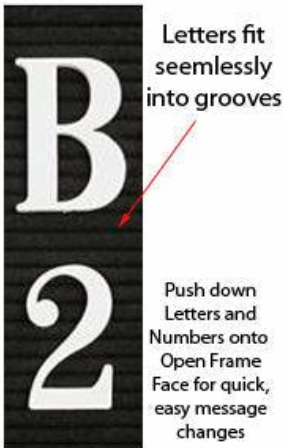

Open Face Vinyl Letter Board 12x36 Wood Frame

FOR CURRENT PRICING, VISIT THE ID # LISTED ABOVE
FREE SHIPPING

Product Details

- **Wood Framed Vinyl Letter Board**
- Overall Framed Letter Board Size: **12 x 36**
- Letter Board with Changeable Letters
- Message Display Board Depth: **3/4"**
- **1" Wide Wood frame borders the Vinyl Letter Board**
- Durable vinyl letter board with **1/4"** grooves
- Grooved Display Board allows for easy letter and number insertion
- **Plastic Letter Sets Required for creating Announcements & Messages**
- **3/4" White Helvetica letters and numbers included (290 Characters)**
- Hanging Hardware is riveted onto the back for easy wall or ceiling mount
- **12" x 36"** Open Face letter boards displays ideal **for INDOOR use only**
- **Call for Custom Metal Framed or Wood Framed Letterboards**

Ordering Options

- Frame Orientation: Portrait or Landscape
- Optional colors for vinyl letterboard panel
- Multiple wood frames available (see options below)
- Optional letter & character sets (**1/2", 3/4", 1", 2", 3"**)

***CUSTOM SIZES AVAILABLE | CALL US**

Portrait or Landscape

Many Letter Styles to choose from

Letters fit seamlessly into grooves

Push down Letters and Numbers onto Open Frame Face for quick, easy message changes