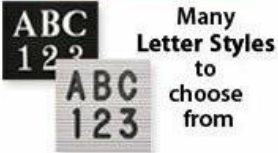

Portrait or Landscape

Many Letter Styles to choose from