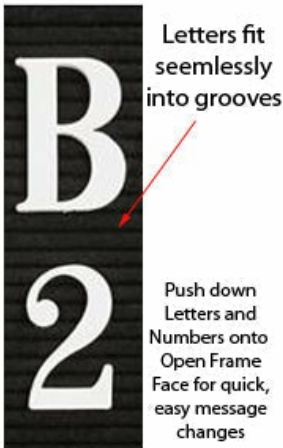

**Open Face Vinyl Letter Board 40x50 Wood Frame**

FOR CURRENT PRICING, VISIT THE ID # LISTED ABOVE  
FREE SHIPPING

**Product Details**

- **Wood Framed Vinyl Letter Board**
- Overall Framed Letter Board Size: **40 x 50**
- Letter Board with Changeable Letters
- Message Display Board Depth: **3/4"**
- **1" Wide Wood frame borders the Vinyl Letter Board**
- Durable vinyl letter board with **1/4"** grooves
- Grooved Display Board allows for easy letter and number insertion
- **Plastic Letter Sets Required for creating Announcements & Messages**
- **3/4" White Helvetica letters and numbers included (290 Characters)**
- Hanging Hardware is riveted onto the back for easy wall or ceiling mount
- **40" x 50"** Open Face letter boards displays ideal **for INDOOR use only**
- **Call for Custom Metal Framed or Wood Framed Letterboards**

**Ordering Options**

- Frame Orientation: Portrait or Landscape
- Optional colors for vinyl letterboard panel
- Multiple wood frames available (see options below)
- Optional letter & character sets (**1/2", 3/4", 1", 2", 3"**)

**\*CUSTOM SIZES AVAILABLE | CALL US**

**Portrait or Landscape**

Many Letter Styles to choose from

Letters fit seamlessly into grooves

Push down Letters and Numbers onto Open Frame Face for quick, easy message changes