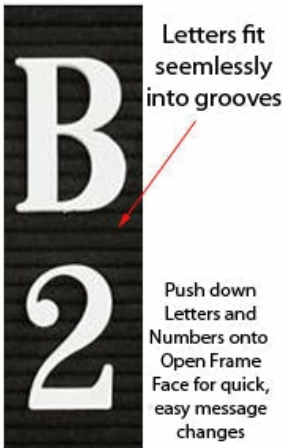

- **Wood Framed Felt Letter Board**
- Overall Framed Letter Board Size: **12 x 24**
- Overall Message Display Board Depth: **3/4"**
- Standard Black Felt Letter Board + Color Options
- **1" Wide Wood frame borders the felt letter board**
- Indoor Changeable Letter Board
- Attractive felt letter board with 1/4" grooves allows for easy letter and number insertion
- **3/4" White Helvetica letters and numbers included (290 Characters)**
- Hanging Hardware is riveted onto the back for easy wall or ceiling mount
- **12" x 24"** Open Face letter boards displays **for INDOOR use only**
- **Call to Customize Open Frame Wood Letterboard**

Portrait or Landscape

Felt Letter Board 12" x 24" Ordering Options

- Frame Orientation: Portrait or Landscape
- Optional colors for felt letterboard panel
- Multiple wood frames available (see options below)
- Optional letter & character sets (1/2", 3/4", 1", 2", 3")

***CUSTOM SIZES AVAILABLE | CALL US**

Many Letter Styles to choose from

Letters fit seamlessly into grooves

Push down Letters and Numbers onto Open Frame Face for quick, easy message changes

Model	Overall Letter Board Size	Ships Via	Shipping Weight
OFWLBF-1224	12" x 24"	FedEx	8