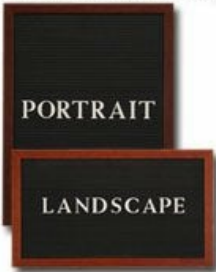

**Open Face Felt Letter Board 30x40 Wood Frame**

FOR CURRENT PRICING, VISIT THE ID # LISTED ABOVE  
FREE SHIPPING

**Open Face Felt Letter Board 30 x 40 Product Details**

- **Wood Framed Felt Letter Board**
- Overall Framed Letter Board Size: **30 x 40**
- Overall Message Display Board Depth: **3/4"**
- **1" Wide Wood frame borders the felt letter board**
- Attractive felt letter board with **1/4"** grooves allows for easy letter and number insertion
- **3/4" White Helvetica letters and numbers included (290 Characters)**
- Hanging Hardware is riveted onto the back for easy wall or ceiling mount
- **30" x 40"** Open Face letter boards displays **for INDOOR use only**
- **Call to Customize Open Frame Face Wood Letterboard**

**Felt Letter Board 30" x 40" Ordering Options**

- Frame Orientation: Portrait or Landscape
- Optional colors for felt letterboard panel
- Multiple wood frames available (see options below)
- Optional letter & character sets (1/2", 3/4", 1", 2", 3")

**\*CUSTOM SIZES AVAILABLE | CALL US**

**Portrait or Landscape**

Many Letter Styles to choose from

Letters fit seamlessly into grooves

Push down Letters and Numbers onto Open Frame Face for quick, easy message changes