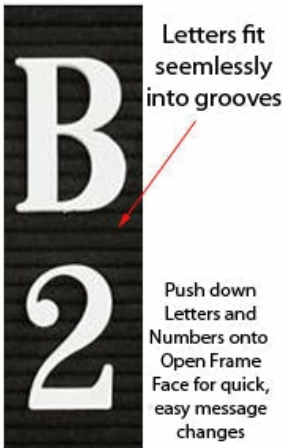

**Open Face Felt Letter Board 30x40 Wood Frame**

FOR CURRENT PRICING, VISIT THE ID # LISTED ABOVE  
FREE SHIPPING

**Open Face Felt Letter Board 30 x 40 Product Details**

- **Wood Framed Felt Letter Board**
- Overall Framed Letter Board Size: **30 x 40**
- Overall Message Display Board Depth: **3/4"**
- **1" Wide Wood frame borders the felt letter board**
- Attractive felt letter board with **1/4"** grooves allows for easy letter and number insertion
- **3/4" White Helvetica letters and numbers included (290 Characters)**
- Hanging Hardware is riveted onto the back for easy wall or ceiling mount
- **30" x 40"** Open Face letter boards displays **for INDOOR use only**
- **Call to Customize Open Frame Face Wood Letterboard**

**Felt Letter Board 30" x 40" Ordering Options**

- Frame Orientation: Portrait or Landscape
- Optional colors for felt letterboard panel
- Multiple wood frames available (see options below)
- Optional letter & character sets (1/2", 3/4", 1", 2", 3")

**\*CUSTOM SIZES AVAILABLE | CALL US**

**Portrait or Landscape**

Many Letter Styles to choose from

Letters fit seamlessly into grooves

Push down Letters and Numbers onto Open Frame Face for quick, easy message changes