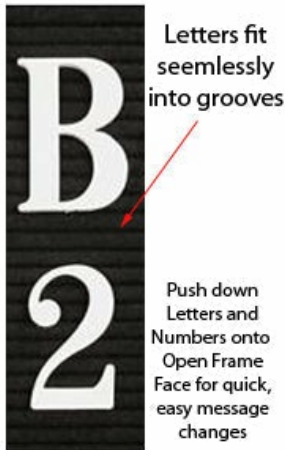

Model	Orientation	Overall Letter Board Size	Viewable Area	Header Size	Ships Via	Shipping Wt.
OFWLBVH-1236	Portrait	12" Wide x 36" High	10" Wide x 28" High	10" Wide x 5" High	FedEx	14 LBS