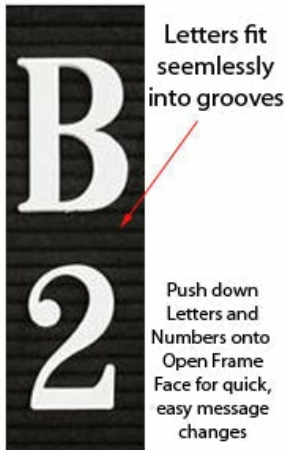

Model	Orientation	Overall Letter Board Size	Viewable Area	Header Size	Ships Via	Shipping Wt.
OFWLBVH-2430	Portrait	24" Wide x 30" High	22" Wide x 22" High	22" Wide x 5" High	FedEx	19 LBS