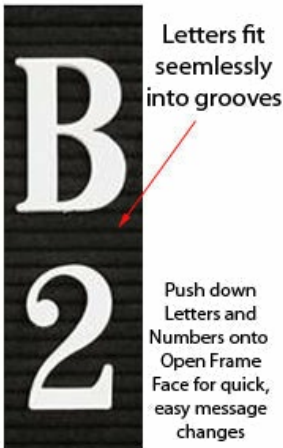

Open Face Vinyl Letter Board 84x24 Wood Frame

FOR CURRENT PRICING, VISIT THE ID # LISTED ABOVE
FREE SHIPPING

Open Face Vinyl Letter Board 84 x 24 Product Details

- **Wood Framed Vinyl Letter Board**
- Overall Framed Letter Board Size: **84 x 24**
- Letter Board with Changeable Letters
- Message Display Board Depth: **3/4"**
- **1" Wide Wood frame borders the Vinyl Letter Board**
- Durable vinyl letter board with **1/4"** grooves
- Grooved Display Board allows for easy letter and number insertion
- **Plastic Letter Sets Required for creating Announcements & Messages**
- **3/4" White Helvetica letters and numbers included (290 Characters)**
- Hanging Hardware is riveted onto the back for easy wall or ceiling mount
- **84" x 24"** Open Face letter boards displays ideal **for INDOOR use only**
- **Call for Custom Metal Framed or Wood Framed Letterboards**

VINYL COLOR - BLACK

Vinyl Letter Board 84" x 24" Ordering Options

- Frame Orientation: Landscape
- Black vinyl letterboard panel (see below)
- Multiple wood frames available (see options below)
- Optional letter & character sets (**1/2", 3/4", 1", 2", 3"**)

*CUSTOM SIZES AVAILABLE | CALL US

Model	Overall Letter Board Size	Ships Via	Shipping Weight
OFLWBV-8424	84" x 24"	Freight	N/A