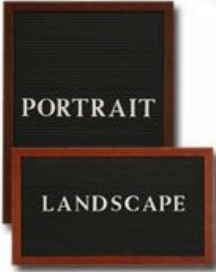

Portrait or Landscape

Many Letter Styles to choose from