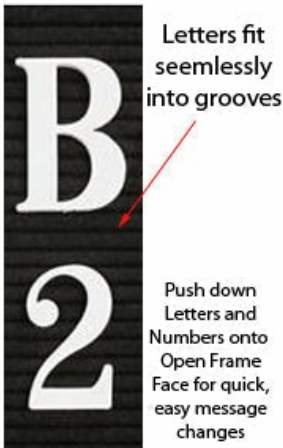

Open Face Vinyl Letter Board 12x16 Wood Frame

FOR CURRENT PRICING, VISIT THE ID # LISTED ABOVE
FREE SHIPPING

Open Face Vinyl Letter Board 12 x 16 Product Details

- **Wood Framed Vinyl Letter Board**
- Overall Framed Letter Board Size: **12 x 16**
- Letter Board with Changeable Letters
- Message Display Board Depth: **3/4"**
- **1" Wide Wood frame borders the Vinyl Letter Board**
- Durable vinyl letter board with **1/4"** grooves
- Grooved Display Board allows for easy letter and number insertion
- **Plastic Letter Sets Required for creating Announcements & Messages**
- **3/4" White Helvetica letters and numbers included (290 Characters)**
- Hanging Hardware is riveted onto the back for easy wall or ceiling mount
- **12" x 16"** Open Face letter boards displays ideal **for INDOOR use only**
- **Call for Custom Metal Framed or Wood Framed Letterboards**

Vinyl Letter Board 12" x 16" Ordering Options

- Frame Orientation: Portrait or Landscape
- Optional colors for vinyl letterboard panel
- Multiple wood frames available (see options below)
- Optional letter & character sets (**1/2", 3/4", 1", 2", 3"**)

***CUSTOM SIZES AVAILABLE | CALL US**

Portrait or Landscape

Many Letter Styles to choose from

Model	Overall Letter Board Size	Ships Via	Shipping Weight
OFWLBV-1216	12" x 16"	FedEx	9