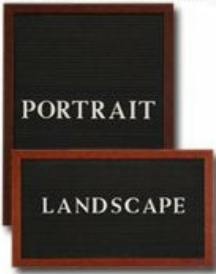

Open Face Felt Letter Board 12x60 Wood Frame

FOR CURRENT PRICING, VISIT THE ID # LISTED ABOVE
FREE SHIPPING

Product Details

- **Wood Framed Felt Letter Board**
- Overall Framed Letter Board Size: **12 x 60**
- Overall Message Display Board Depth: **3/4"**
- **1" Wide Wood frame borders the felt letter board**
- Attractive felt letter board with 1/4" grooves allows for easy letter and number insertion
- **3/4" White Helvetica letters and numbers included (290 Characters)**
- Hanging Hardware is riveted onto the back for easy wall or ceiling mount
- **12" x 60"** Open Face letter boards displays **for INDOOR use only**
- **Call to Customize Open Frame Face Wood Letterboard**

Ordering Options

- Frame Orientation: Portrait or Landscape
- Optional colors for felt letterboard panel
- Multiple wood frames available (see options below)
- Optional letter & character sets (1/2", 3/4", 1", 2", 3")

***CUSTOM SIZES AVAILABLE | CALL US**

Portrait or Landscape

Many Letter Styles to choose from

Letters fit seamlessly into grooves

Push down Letters and Numbers onto Open Frame Face for quick, easy message changes