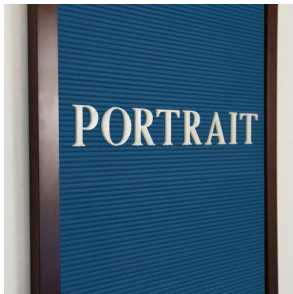

Model	Overall Letter Board Size	Ships Via	Shipping Weight
OFWLBF-1260	12" x 60"	UPS	20