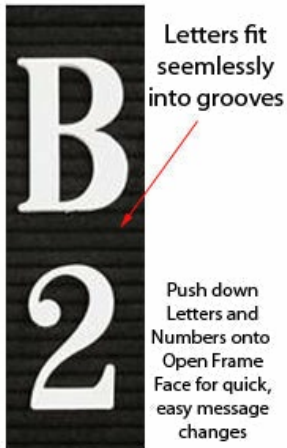

Open Face Felt Letter Board 12x60 Wood Frame

FOR CURRENT PRICING, VISIT THE ID # LISTED ABOVE
FREE SHIPPING

Product Details

- **Wood Framed Felt Letter Board**
- Overall Framed Letter Board Size: **12 x 60**
- Overall Message Display Board Depth: **3/4"**
- **1" Wide Wood frame borders the felt letter board**
- Attractive felt letter board with 1/4" grooves allows for easy letter and number insertion
- **3/4" White Helvetica letters and numbers included (290 Characters)**
- Hanging Hardware is riveted onto the back for easy wall or ceiling mount
- **12" x 60"** Open Face letter boards displays **for INDOOR use only**
- **Call to Customize Open Frame Face Wood Letterboard**

Ordering Options

- Frame Orientation: Portrait or Landscape
- Optional colors for felt letterboard panel
- Multiple wood frames available (see options below)
- Optional letter & character sets (1/2", 3/4", 1", 2", 3")

***CUSTOM SIZES AVAILABLE | CALL US**

Portrait or Landscape

Many Letter Styles to choose from

Letters fit seamlessly into grooves

Push down Letters and Numbers onto Open Frame Face for quick, easy message changes