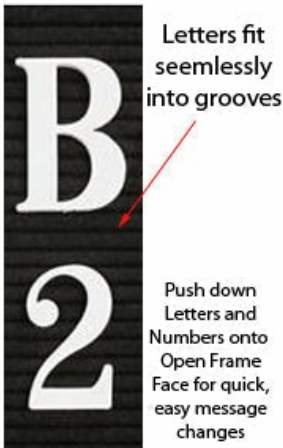

Open Face Vinyl Letter Board 12x72 Wood Frame

FOR CURRENT PRICING, VISIT THE ID # LISTED ABOVE
FREE SHIPPING

Product Details

- **Wood Framed Vinyl Letter Board**
- Overall Framed Letter Board Size: **12 x 72**
- Letter Board with Changeable Letters
- Message Display Board Depth: **3/4"**
- **1" Wide Wood frame borders the Vinyl Letter Board**
- Durable vinyl letter board with **1/4"** grooves
- Grooved Display Board allows for easy letter and number insertion
- **Plastic Letter Sets Required for creating Announcements & Messages**
- **3/4" White Helvetica letters and numbers included (290 Characters)**
- Hanging Hardware is riveted onto the back for easy wall or ceiling mount
- **12" x 72"** Open Face letter boards displays ideal **for INDOOR use only**
- **Call for Custom Metal Framed or Wood Framed Letterboards**

Ordering Options

- Frame Orientation: Portrait or Landscape
- Optional colors for vinyl letterboard panel
- Multiple wood frames available (see options below)
- Optional letter & character sets (**1/2", 3/4", 1", 2", 3"**)

*CUSTOM SIZES AVAILABLE | CALL US

Portrait or Landscape

Model	Overall Letter Board Size	Ships Via	Shipping Weight
OFWLBV-1272	12" x 72"	FedEx	26