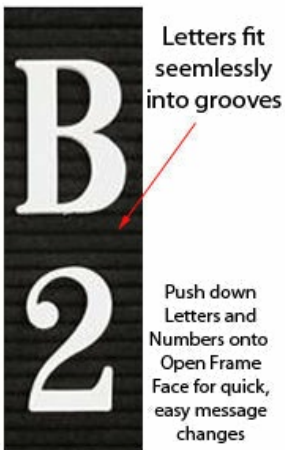

Model	Overall Letter Board Size	Ships Via	Shipping Weight
OFWLBV-2472	24" x 72"	FedEx	50