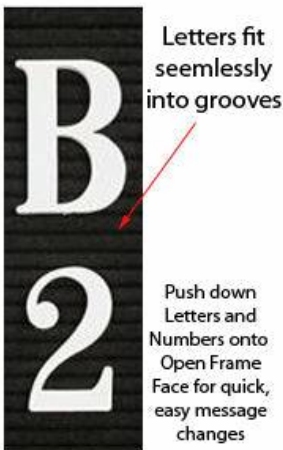

Model	Overall Letter Board Size	Ships Via	Shipping Weight
OFWLBV-2472	24" x 72"	UPS	50